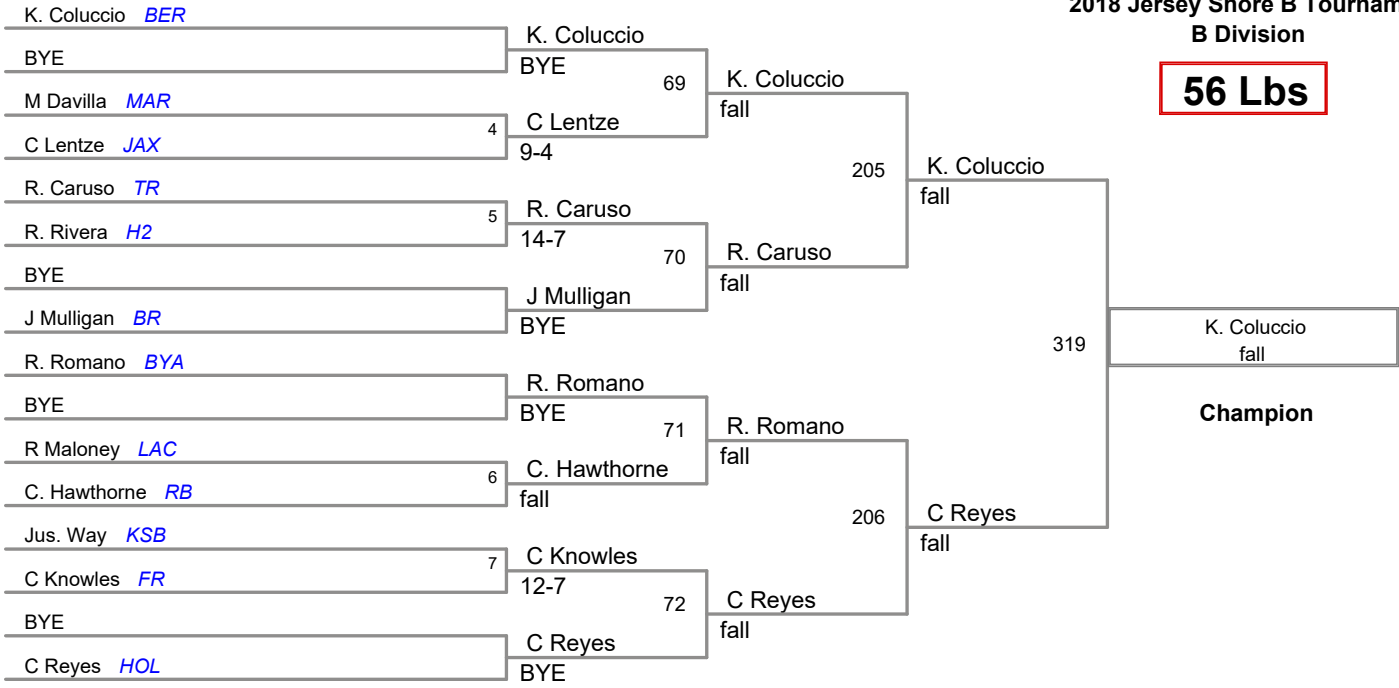

2018 Jersey Shore B Tournamer
B Division

HWT Lbs

2018 Jersey Shore B Tourname
B Division

52 Lbs

2018 Jersey Shore B Tourname
B Division

56 Lbs

2018 Jersey Shore B Tourname
B Division

60 Lbs

2018 Jersey Shore B Tourname
B Division

64 Lbs

2018 Jersey Shore B Tourname
B Division

68 Lbs

2018 Jersey Shore B Tourname
B Division

72 Lbs

2018 Jersey Shore B Tourname
B Division

76 Lbs