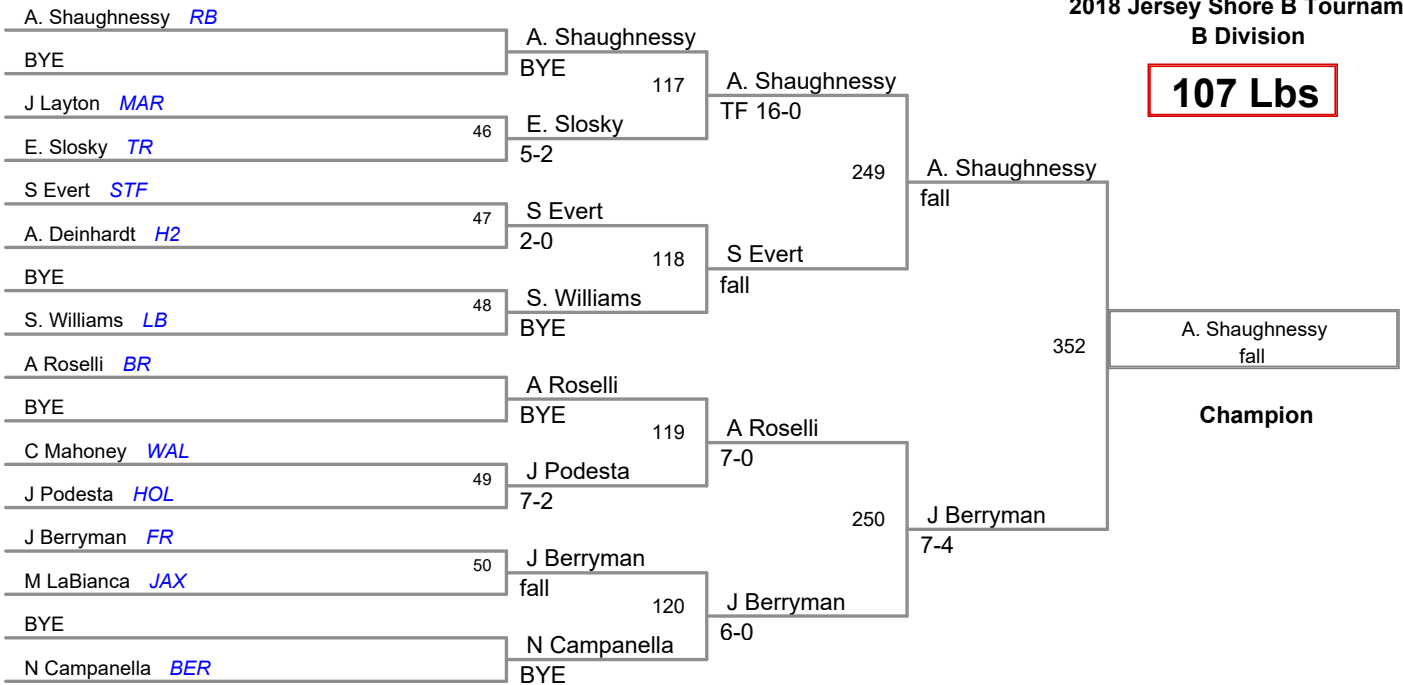

2018 Jersey Shore B Tournameer
B Division

80 Lbs

2018 Jersey Shore B Tourname
B Division

85 Lbs

2018 Jersey Shore B Tourname
B Division

90 Lbs

2018 Jersey Shore B Tournamer
B Division

95 Lbs

2018 Jersey Shore B Tourname
B Division

100 Lbs

2018 Jersey Shore B Tourname
B Division

107 Lbs

2018 Jersey Shore B Tournameer
B Division

114 Lbs

2018 Jersey Shore B Tourname
B Division

122 Lbs