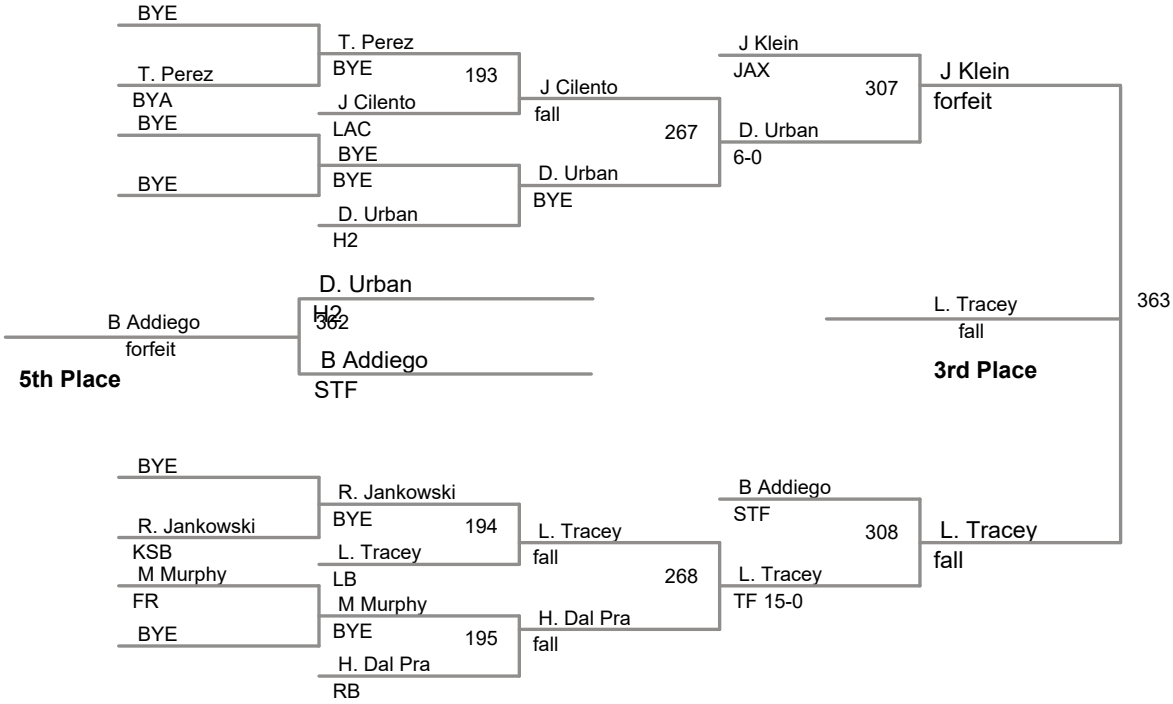

2018 Jersey Shore B Tournameer
B Division

145 Lbs