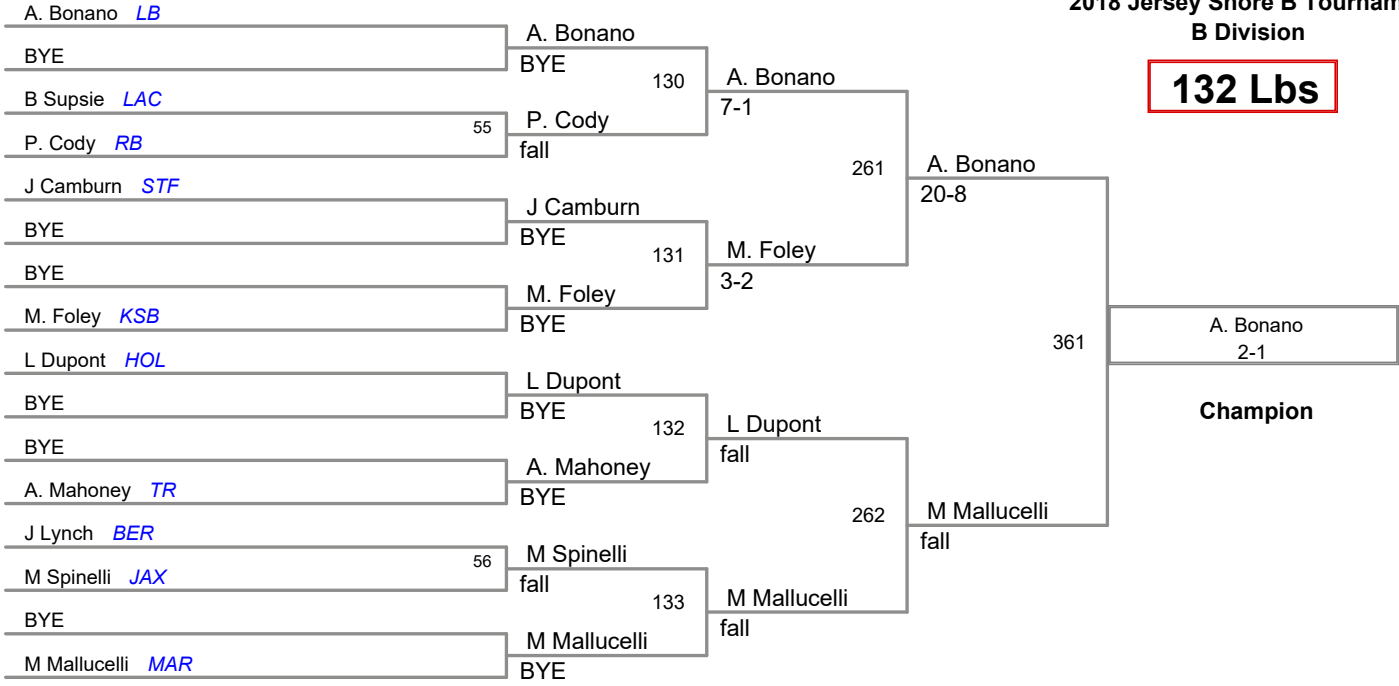

2018 Jersey Shore B Tournameer
B Division

132 Lbs