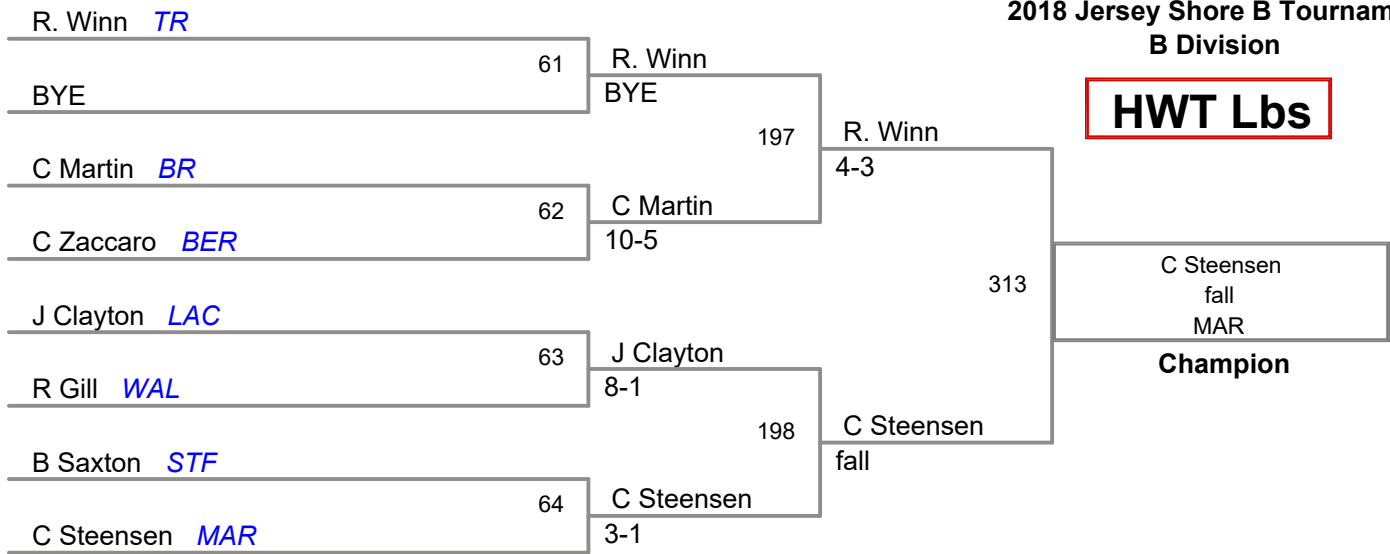

2018 Jersey Shore B Tournamer
B Division

HWT Lbs

2018 Jersey Shore B Tourname
B Division

52 Lbs

2018 Jersey Shore B Tourname
B Division

56 Lbs

2018 Jersey Shore B Tourname
B Division

60 Lbs