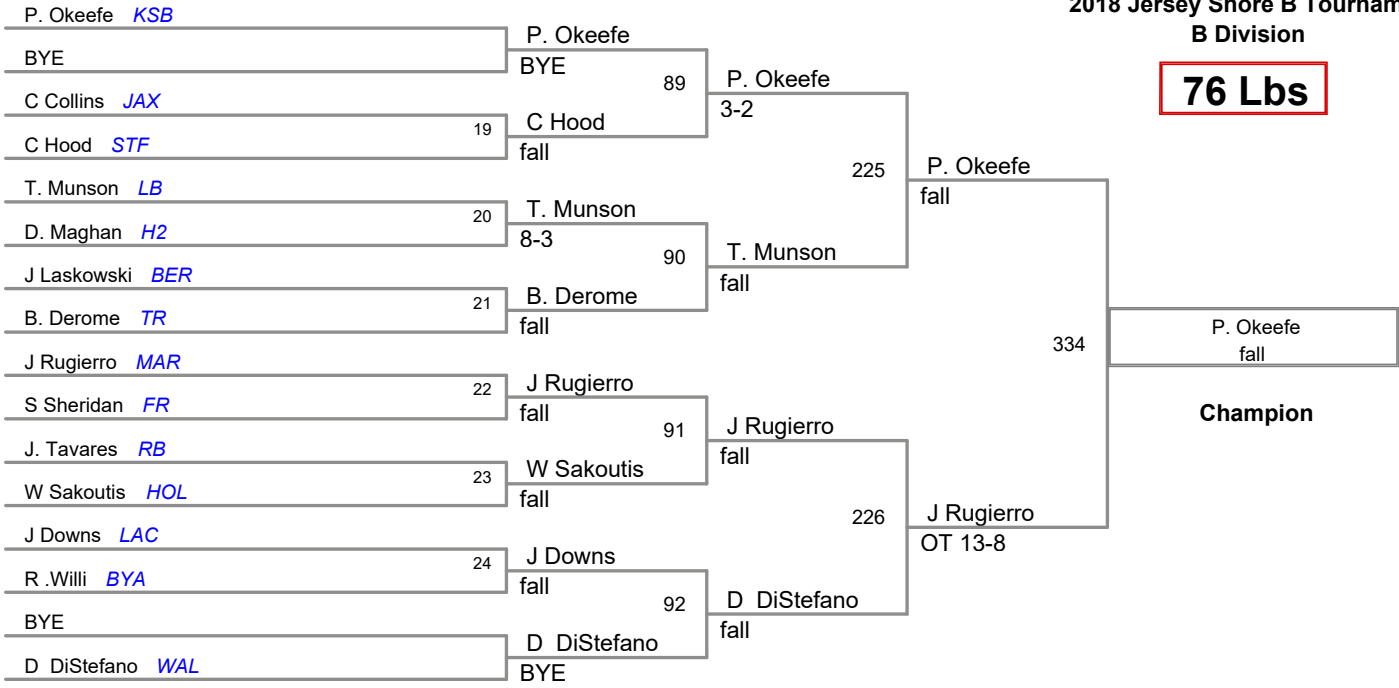

2018 Jersey Shore B Tourname
B Division

64 Lbs

2018 Jersey Shore B Tourname
B Division

68 Lbs

2018 Jersey Shore B Tourname
B Division

72 Lbs

2018 Jersey Shore B Tourname
B Division

76 Lbs