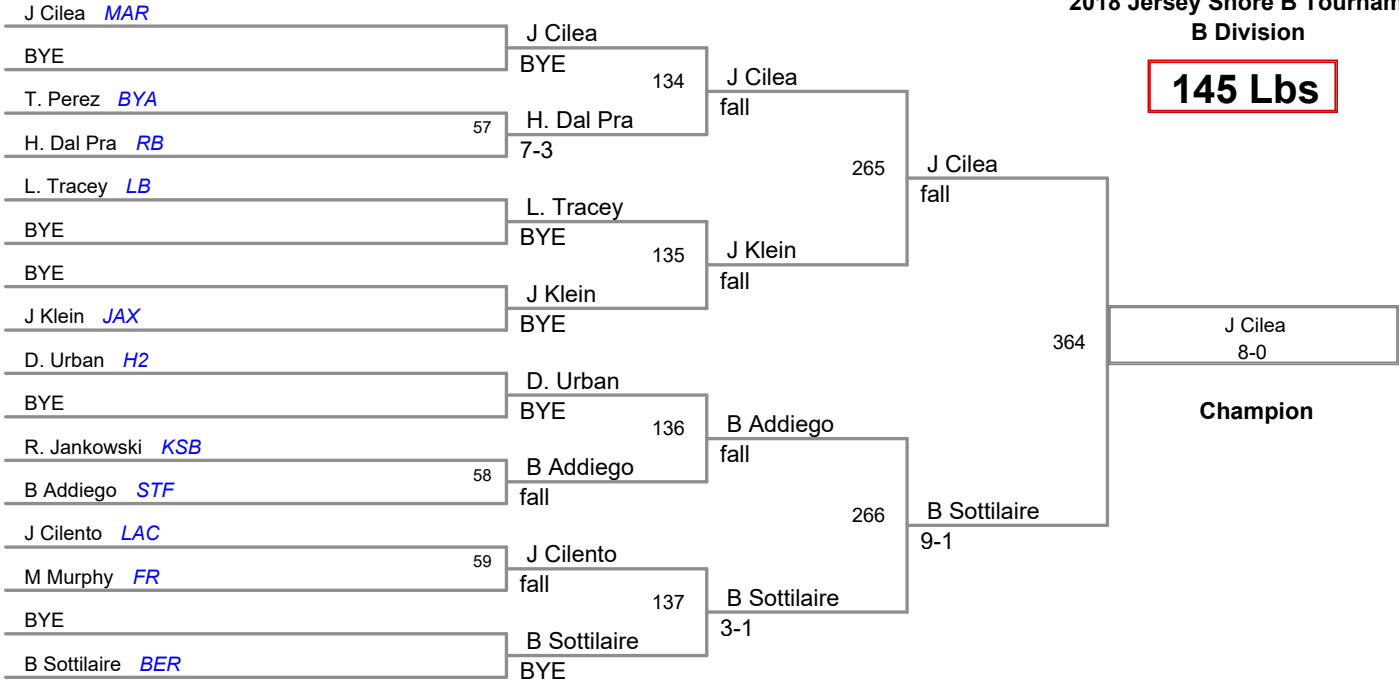

2018 Jersey Shore B Tournameer
B Division

145 Lbs