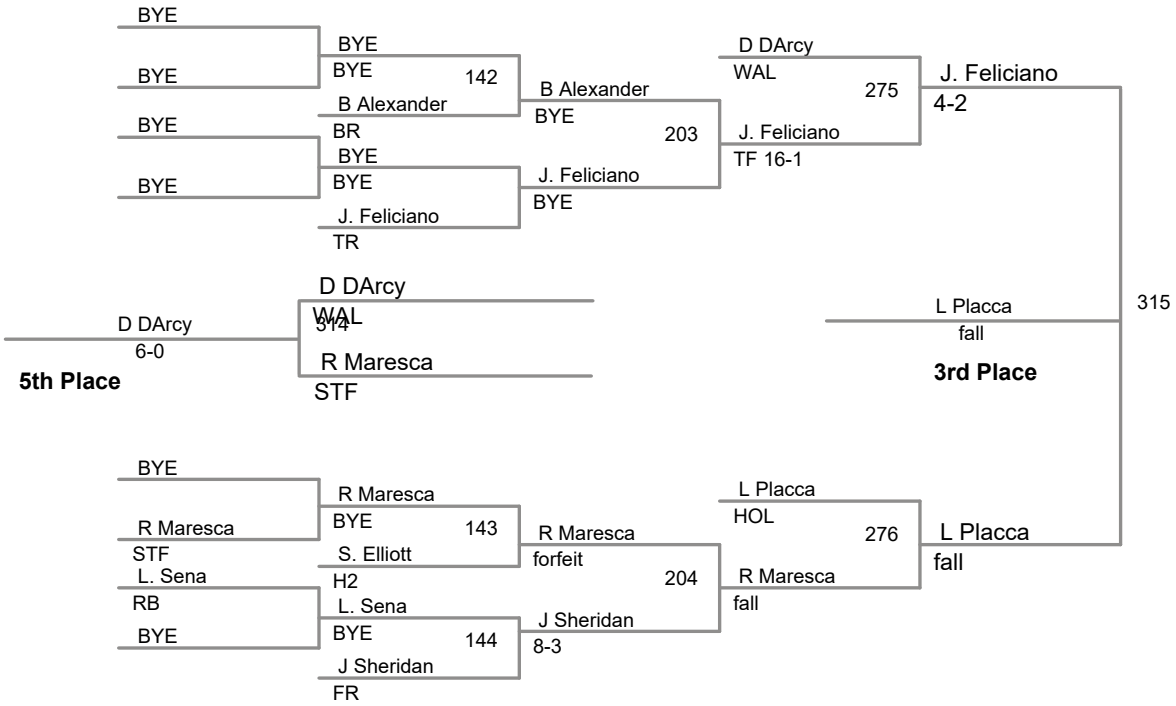

2018 Jersey Shore B Tournamer
B Division

HWT Lbs

2018 Jersey Shore B Tourname
B Division

52 Lbs

2018 Jersey Shore B Tourname
B Division

56 Lbs

2018 Jersey Shore B Tourname
B Division

60 Lbs

2018 Jersey Shore B Tourname
B Division

64 Lbs

2018 Jersey Shore B Tourname
B Division

68 Lbs

2018 Jersey Shore B Tourname
B Division

72 Lbs

2018 Jersey Shore B Tourname
B Division

76 Lbs

2018 Jersey Shore B Tournameer
B Division

80 Lbs

2018 Jersey Shore B Tourname
B Division

85 Lbs

2018 Jersey Shore B Tourname
B Division

90 Lbs

2018 Jersey Shore B Tournamer
B Division

95 Lbs

2018 Jersey Shore B Tourname
B Division

100 Lbs

2018 Jersey Shore B Tourname
B Division

107 Lbs

2018 Jersey Shore B Tournameer
B Division

114 Lbs

2018 Jersey Shore B Tourname
B Division

122 Lbs