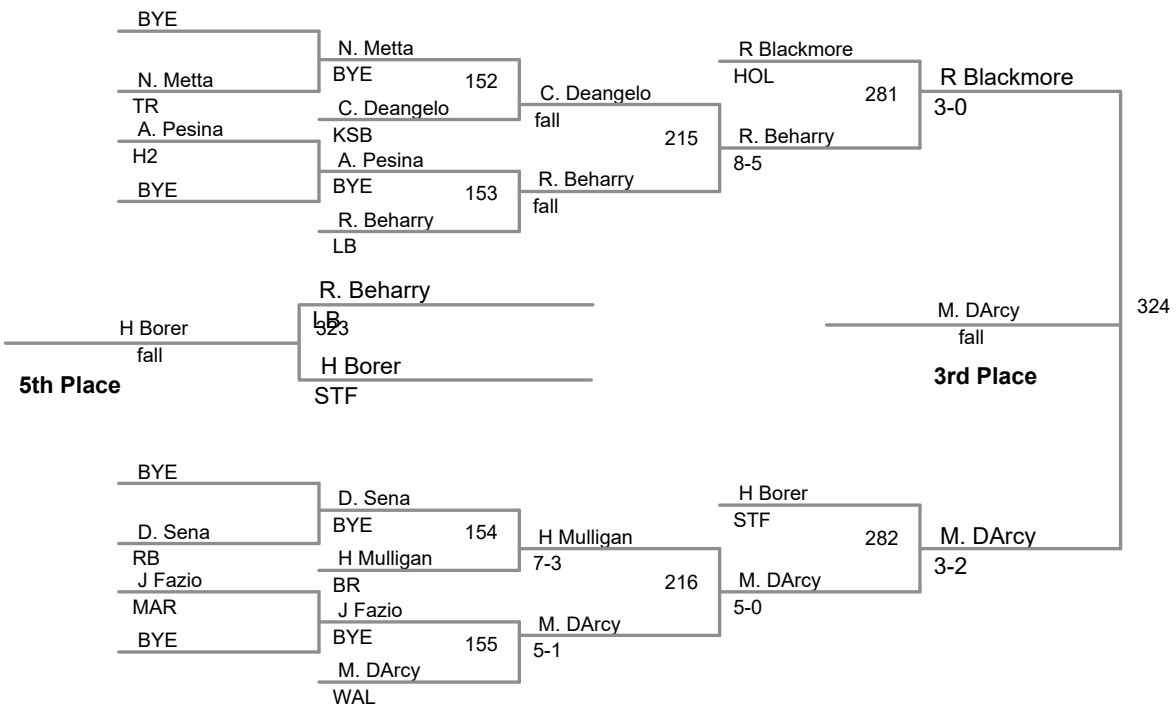

2018 Jersey Shore B Tournamer
B Division

HWT Lbs

2018 Jersey Shore B Tourname
B Division

52 Lbs

2018 Jersey Shore B Tourname
B Division

56 Lbs

2018 Jersey Shore B Tourname
B Division

60 Lbs

2018 Jersey Shore B Tourname
B Division

64 Lbs

2018 Jersey Shore B Tourname
B Division

68 Lbs

2018 Jersey Shore B Tourname
B Division

72 Lbs

2018 Jersey Shore B Tourname
B Division

76 Lbs

2018 Jersey Shore B Tournameer
B Division

80 Lbs

2018 Jersey Shore B Tourname
B Division

85 Lbs

2018 Jersey Shore B Tourname
B Division

90 Lbs

2018 Jersey Shore B Tournamer
B Division

95 Lbs

2018 Jersey Shore B Tourname
B Division

100 Lbs

2018 Jersey Shore B Tourname
B Division

107 Lbs

2018 Jersey Shore B Tournameer
B Division

114 Lbs

2018 Jersey Shore B Tourname
B Division

122 Lbs