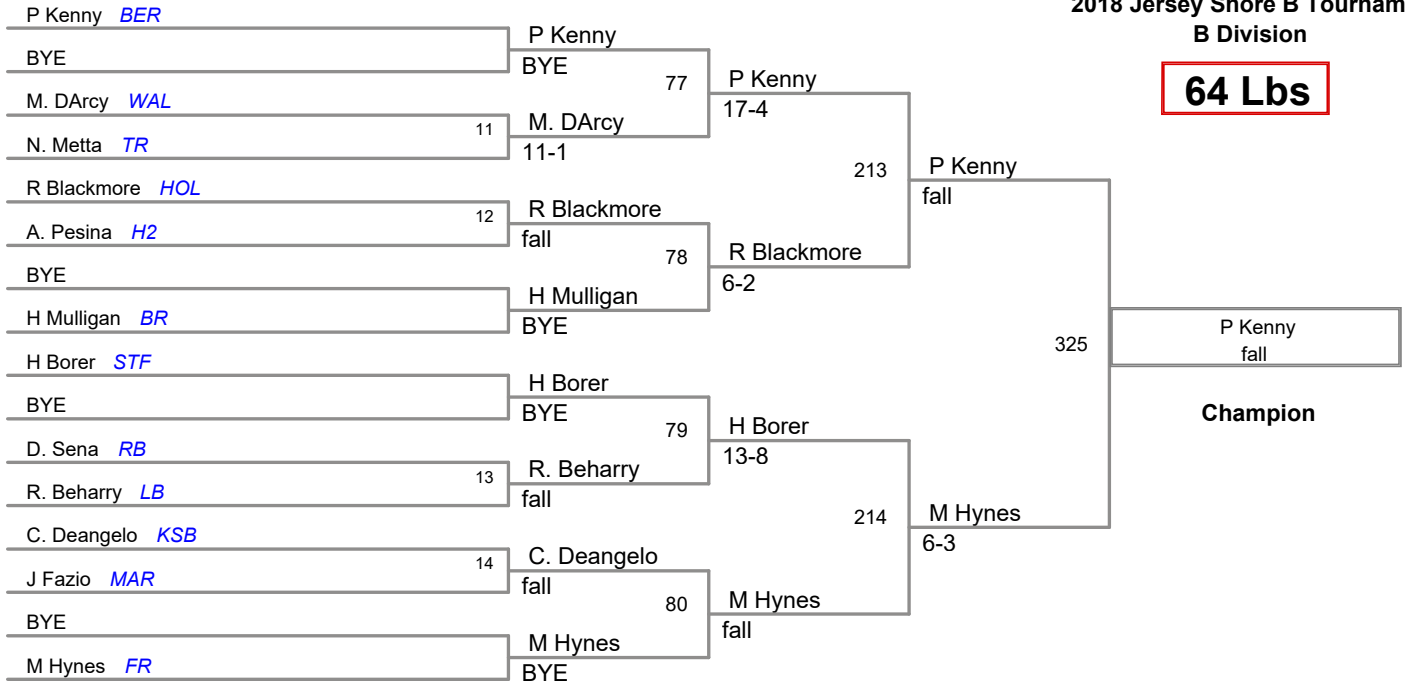

2018 Jersey Shore B Tournamer
B Division

HWT Lbs

2018 Jersey Shore B Tourname
B Division

52 Lbs

2018 Jersey Shore B Tourname
B Division

56 Lbs

2018 Jersey Shore B Tourname
B Division

60 Lbs

2018 Jersey Shore B Tourname
B Division

64 Lbs

2018 Jersey Shore B Tourname
B Division

68 Lbs

2018 Jersey Shore B Tourname
B Division

72 Lbs

2018 Jersey Shore B Tourname
B Division

76 Lbs