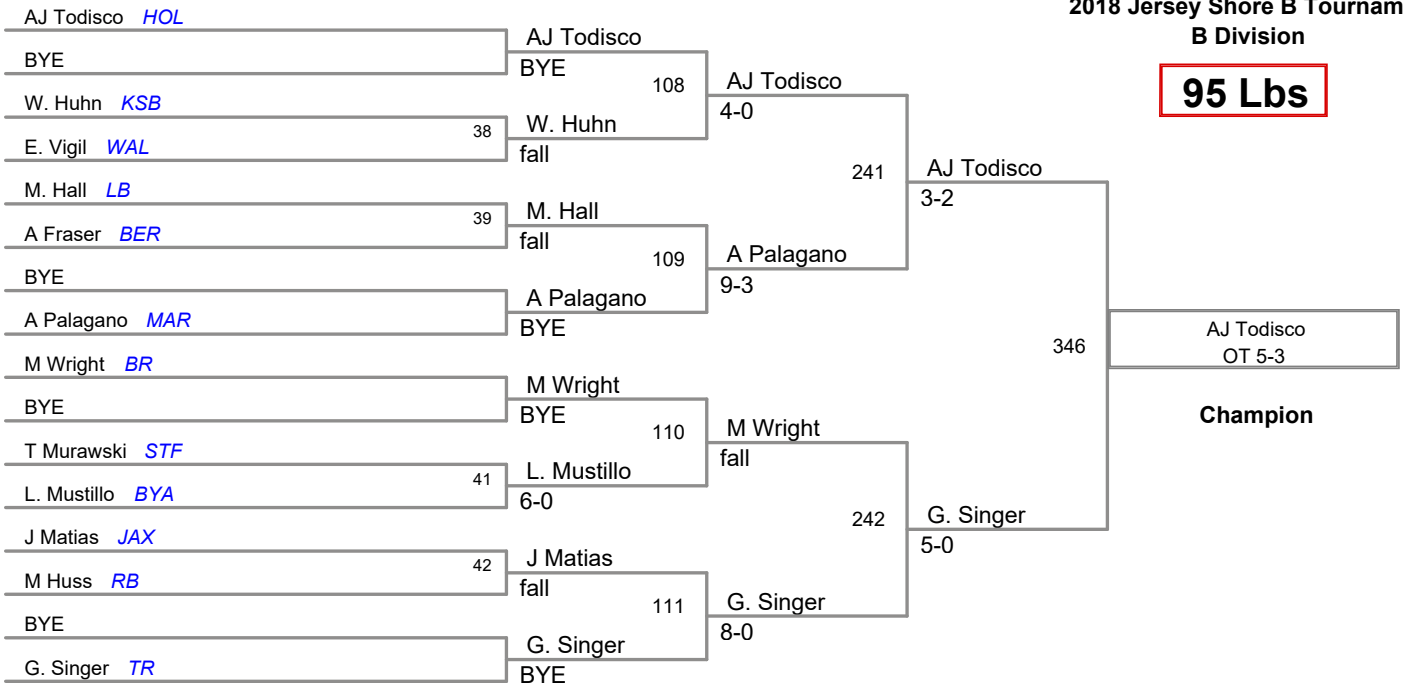

2018 Jersey Shore B Tournameer
B Division

80 Lbs

2018 Jersey Shore B Tourname
B Division

85 Lbs

2018 Jersey Shore B Tourname
B Division

90 Lbs

2018 Jersey Shore B Tournamer
B Division

95 Lbs

2018 Jersey Shore B Tourname
B Division

100 Lbs

2018 Jersey Shore B Tourname
B Division

107 Lbs

2018 Jersey Shore B Tournameer
B Division

114 Lbs

2018 Jersey Shore B Tourname
B Division

122 Lbs