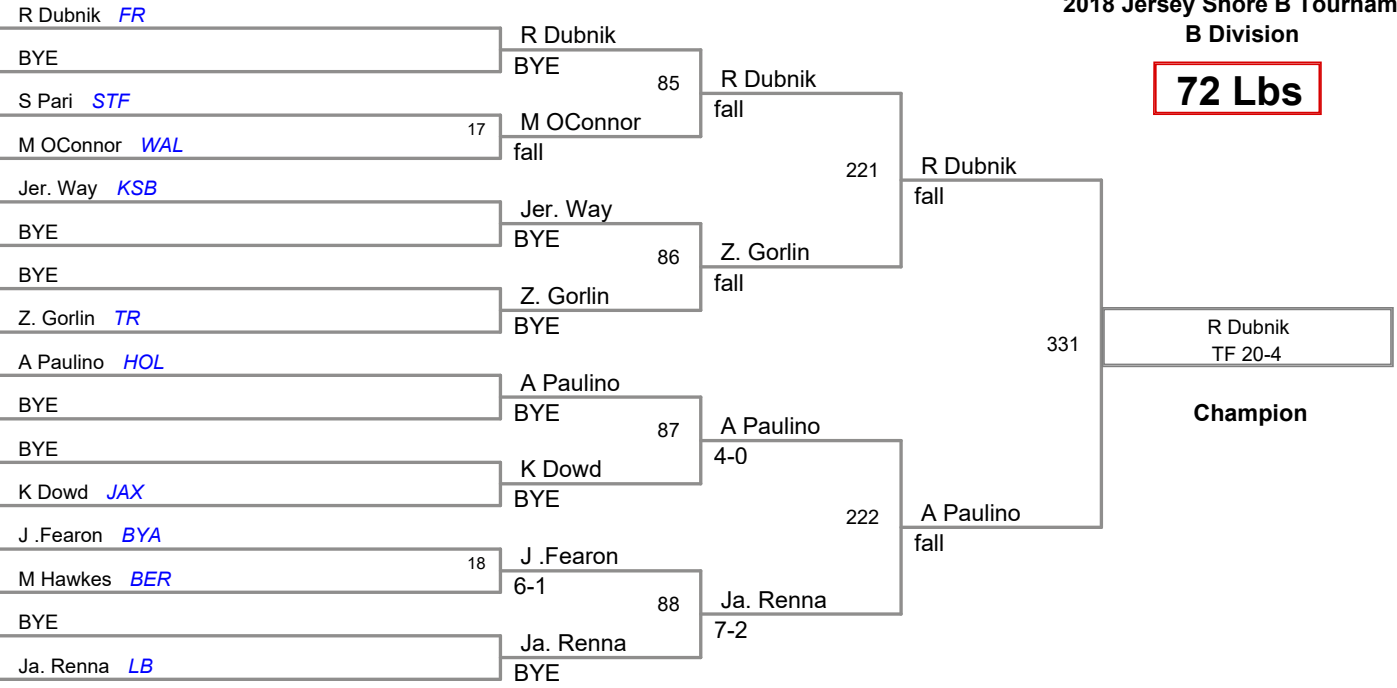

2018 Jersey Shore B Tourname
B Division

64 Lbs

2018 Jersey Shore B Tourname
B Division

68 Lbs

2018 Jersey Shore B Tourname
B Division

72 Lbs

2018 Jersey Shore B Tourname
B Division

76 Lbs