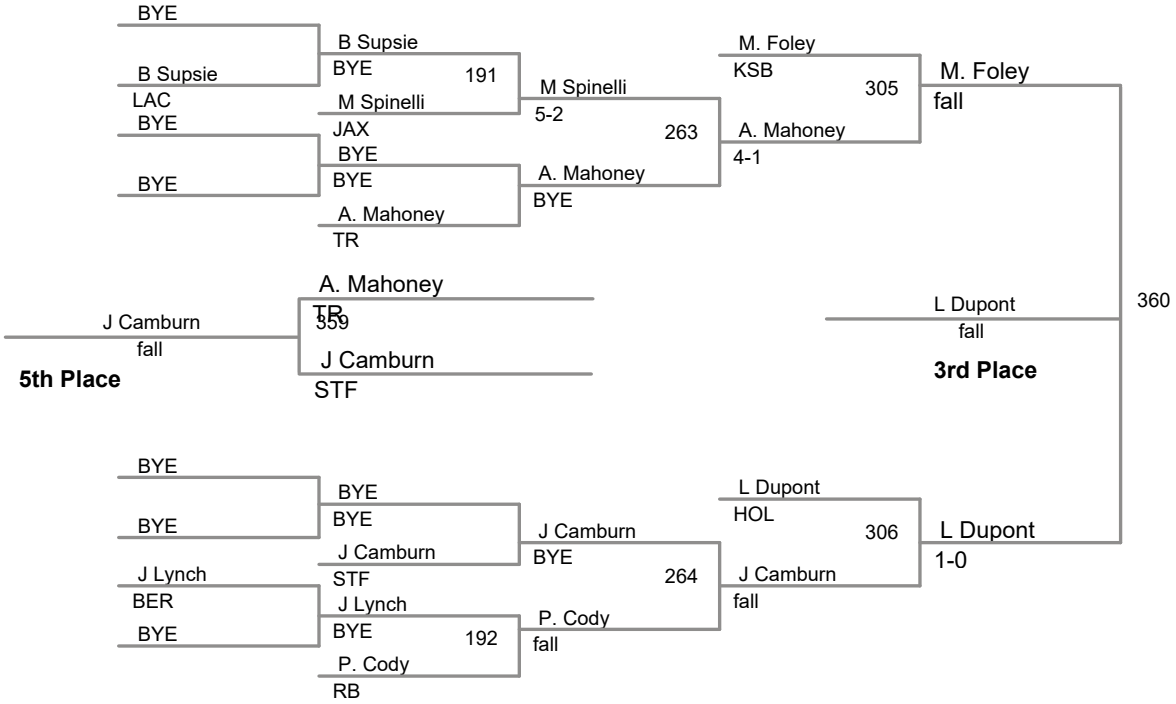

2018 Jersey Shore B Tournameer
B Division

132 Lbs