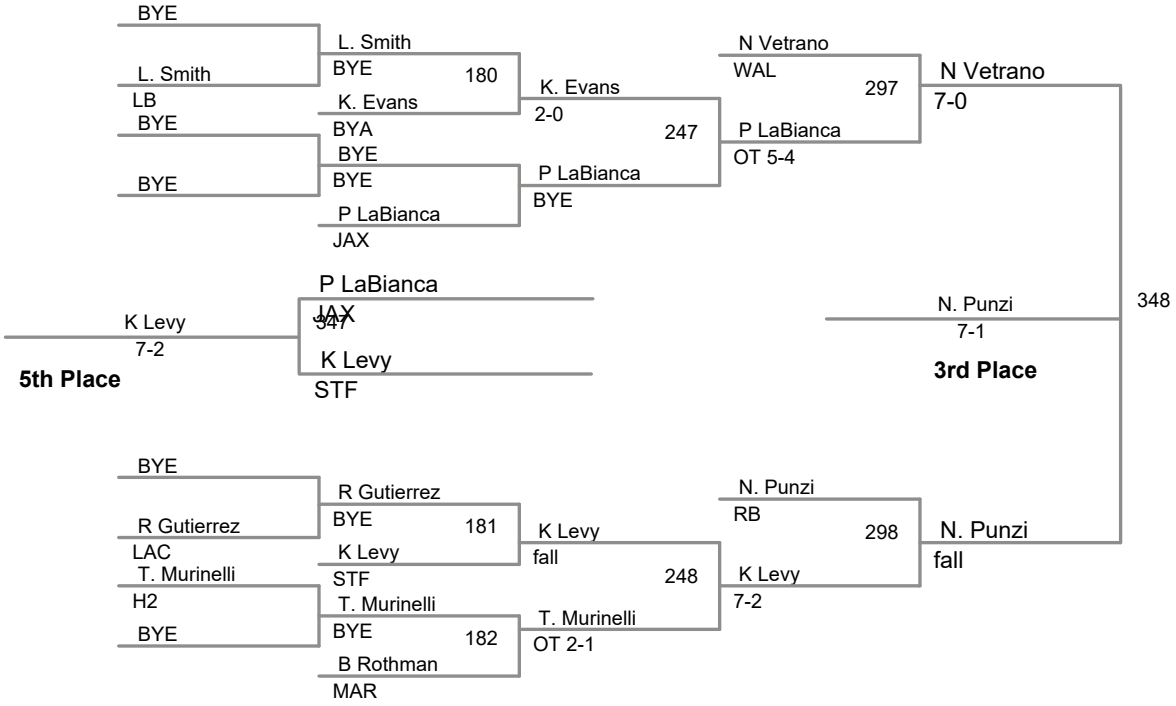

2018 Jersey Shore B Tournameer
B Division

80 Lbs

2018 Jersey Shore B Tourname
B Division

85 Lbs

2018 Jersey Shore B Tourname
B Division

90 Lbs

2018 Jersey Shore B Tournamer
B Division

95 Lbs

2018 Jersey Shore B Tourname
B Division

100 Lbs

2018 Jersey Shore B Tourname
B Division

107 Lbs

2018 Jersey Shore B Tournameer
B Division

114 Lbs

2018 Jersey Shore B Tourname
B Division

122 Lbs