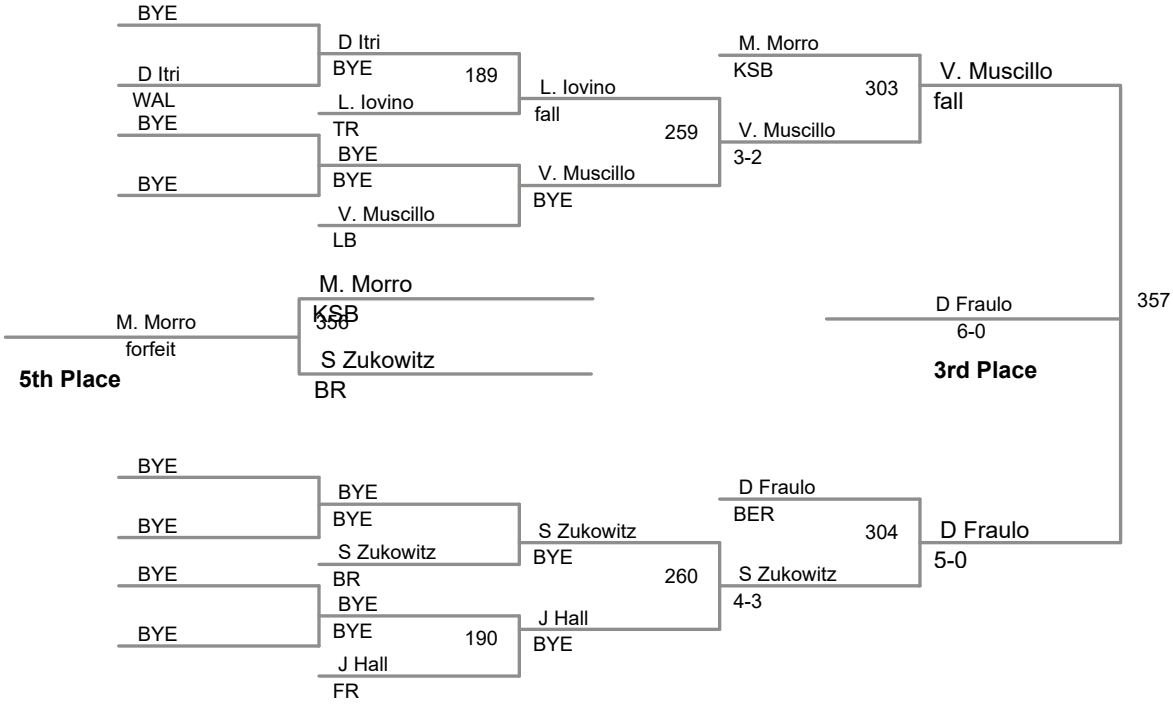

2018 Jersey Shore B Tourname
B Division

100 Lbs

2018 Jersey Shore B Tourname
B Division

107 Lbs

2018 Jersey Shore B Tournameer
B Division

114 Lbs

2018 Jersey Shore B Tourname
B Division

122 Lbs

2018 Jersey Shore B Tournameer
B Division

132 Lbs

2018 Jersey Shore B Tournameer
B Division

145 Lbs

2018 Jersey Shore B Tourname
B Division

160 Lbs