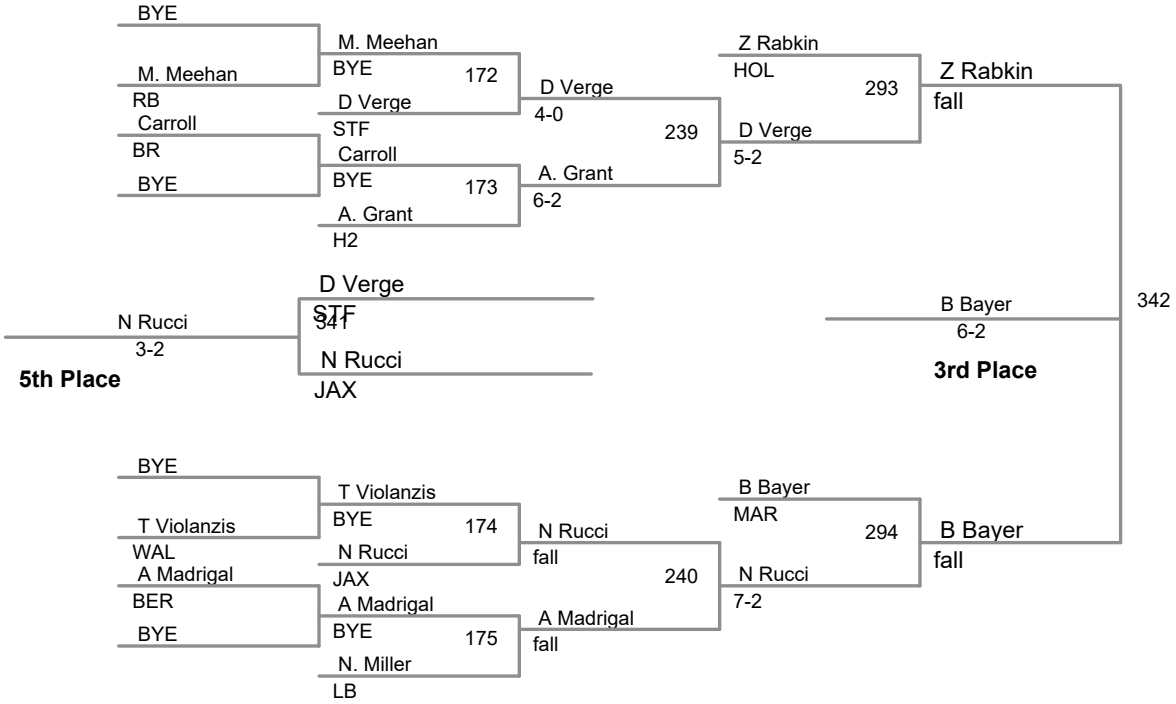

2018 Jersey Shore B Tournameer
B Division

80 Lbs

2018 Jersey Shore B Tourname
B Division

85 Lbs

2018 Jersey Shore B Tourname
B Division

90 Lbs

2018 Jersey Shore B Tournamer
B Division

95 Lbs

2018 Jersey Shore B Tourname
B Division

100 Lbs

2018 Jersey Shore B Tourname
B Division

107 Lbs

2018 Jersey Shore B Tournameer
B Division

114 Lbs

2018 Jersey Shore B Tourname
B Division

122 Lbs