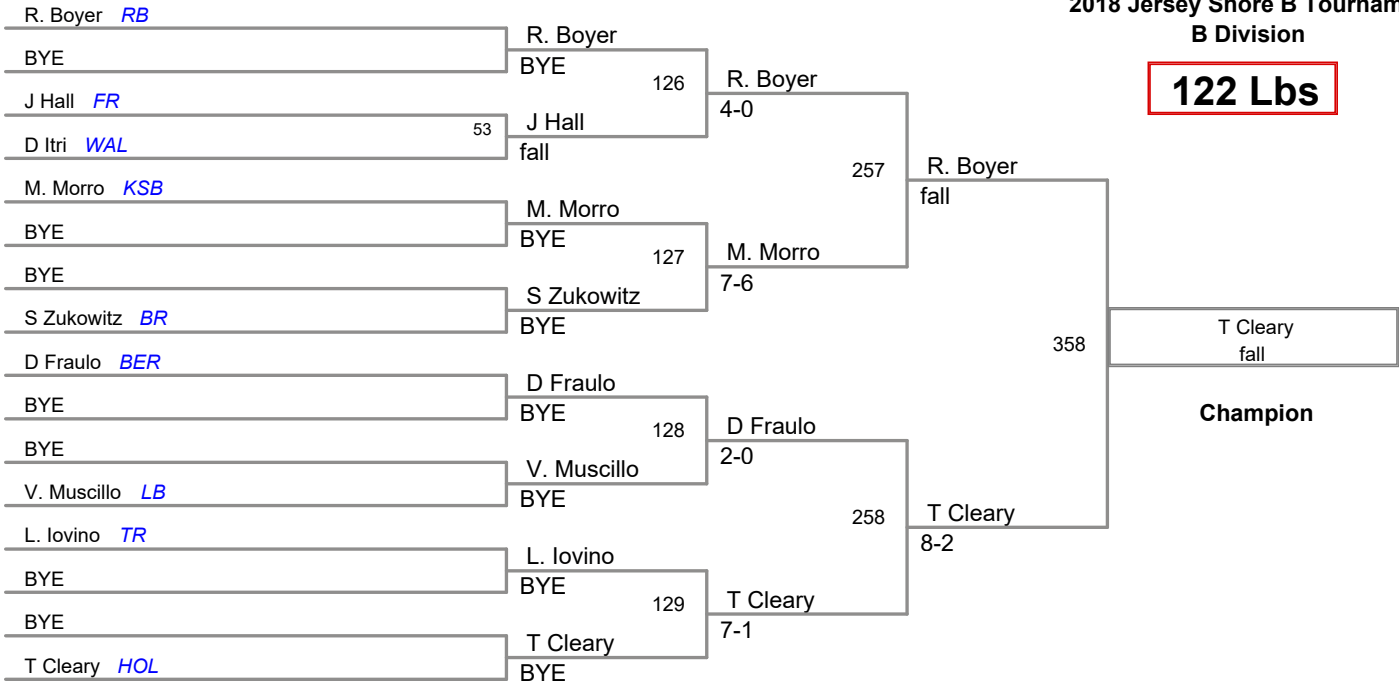

2018 Jersey Shore B Tourname
B Division

100 Lbs

2018 Jersey Shore B Tourname
B Division

107 Lbs

2018 Jersey Shore B Tournameer
B Division

114 Lbs

2018 Jersey Shore B Tourname
B Division

122 Lbs