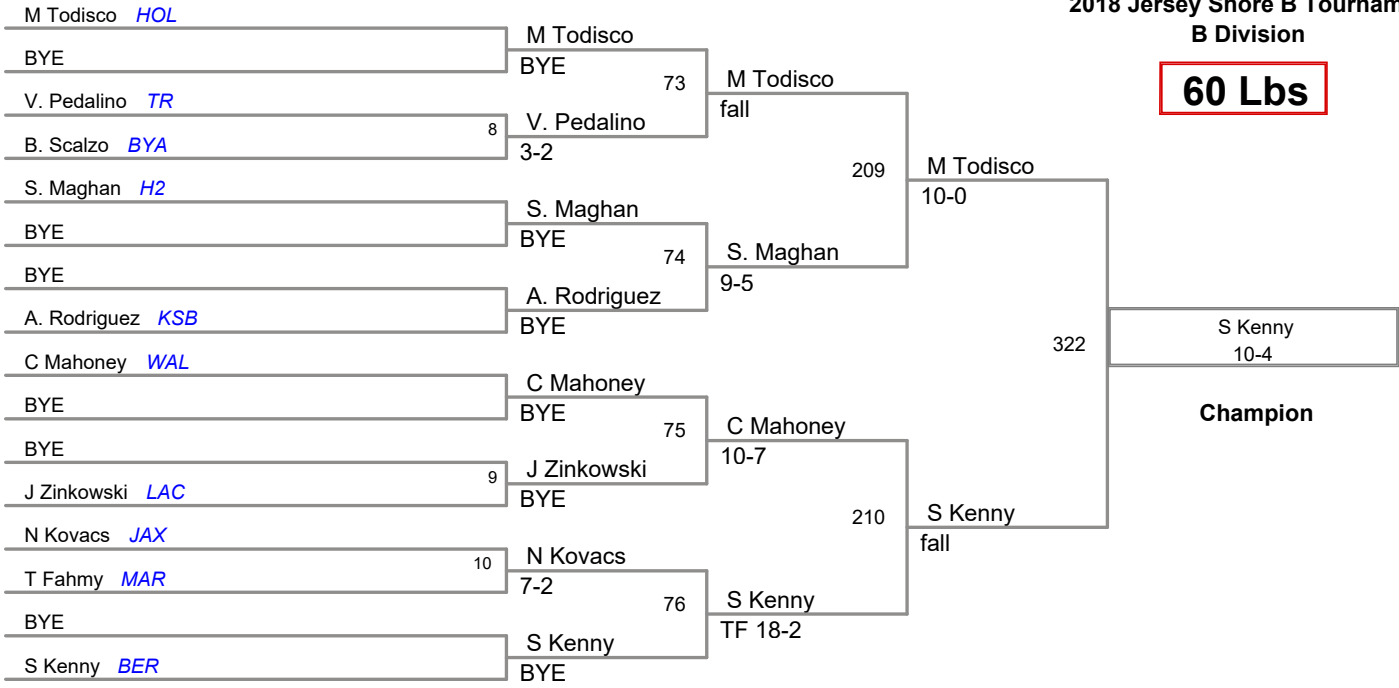

2018 Jersey Shore B Tournamer
B Division

HWT Lbs

2018 Jersey Shore B Tourname
B Division

52 Lbs

2018 Jersey Shore B Tourname
B Division

56 Lbs

2018 Jersey Shore B Tourname
B Division

60 Lbs

2018 Jersey Shore B Tourname
B Division

64 Lbs

2018 Jersey Shore B Tourname
B Division

68 Lbs

2018 Jersey Shore B Tourname
B Division

72 Lbs

2018 Jersey Shore B Tourname
B Division

76 Lbs