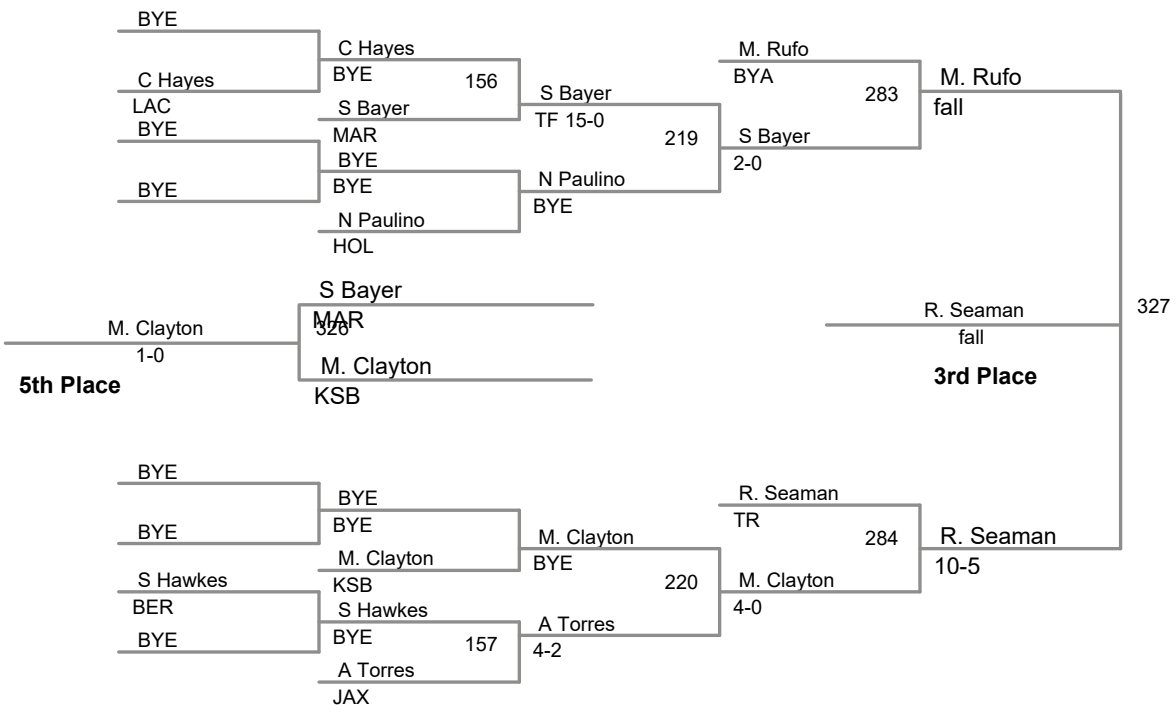

2018 Jersey Shore B Tournamer
B Division

HWT Lbs

2018 Jersey Shore B Tourname
B Division

52 Lbs

2018 Jersey Shore B Tourname
B Division

56 Lbs

2018 Jersey Shore B Tourname
B Division

60 Lbs

2018 Jersey Shore B Tourname
B Division

64 Lbs

2018 Jersey Shore B Tourname
B Division

68 Lbs

2018 Jersey Shore B Tourname
B Division

72 Lbs

2018 Jersey Shore B Tourname
B Division

76 Lbs

2018 Jersey Shore B Tournameer
B Division

80 Lbs

2018 Jersey Shore B Tourname
B Division

85 Lbs

2018 Jersey Shore B Tourname
B Division

90 Lbs

2018 Jersey Shore B Tournamer
B Division

95 Lbs

2018 Jersey Shore B Tourname
B Division

100 Lbs

2018 Jersey Shore B Tourname
B Division

107 Lbs

2018 Jersey Shore B Tournameer
B Division

114 Lbs

2018 Jersey Shore B Tourname
B Division

122 Lbs