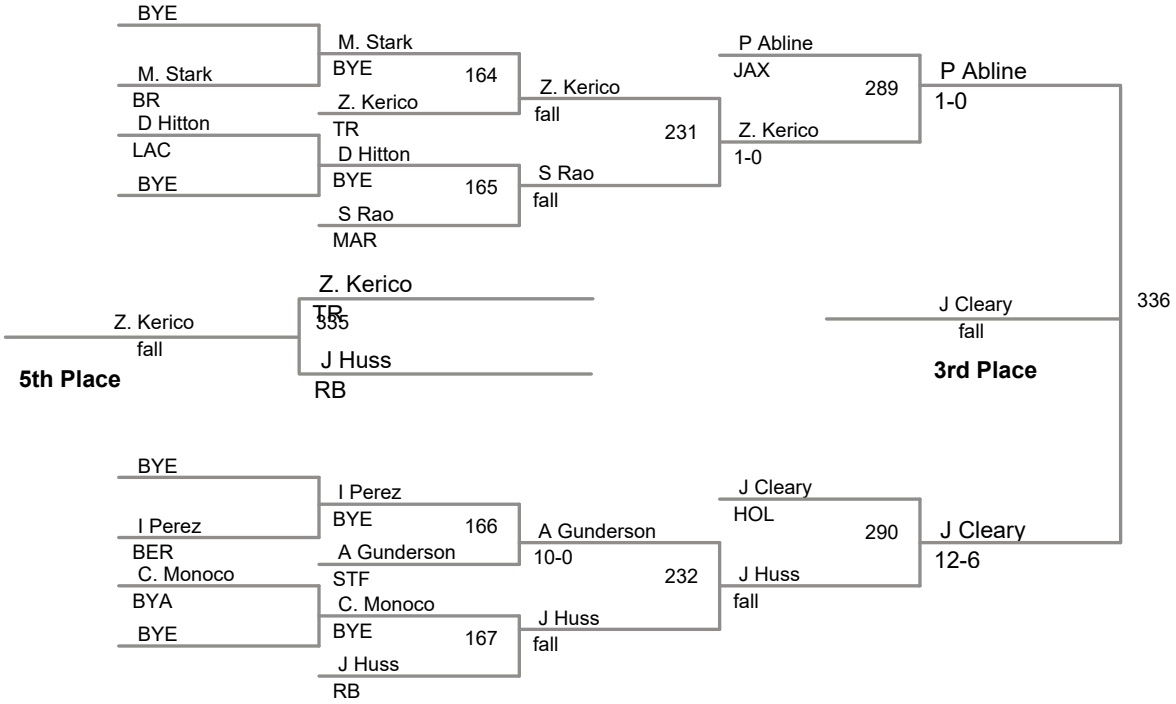

2018 Jersey Shore B Tourname
B Division

64 Lbs

2018 Jersey Shore B Tourname
B Division

68 Lbs

2018 Jersey Shore B Tourname
B Division

72 Lbs

2018 Jersey Shore B Tourname
B Division

76 Lbs

2018 Jersey Shore B Tournameer
B Division

80 Lbs

2018 Jersey Shore B Tourname
B Division

85 Lbs

2018 Jersey Shore B Tourname
B Division

90 Lbs

2018 Jersey Shore B Tournamer
B Division

95 Lbs