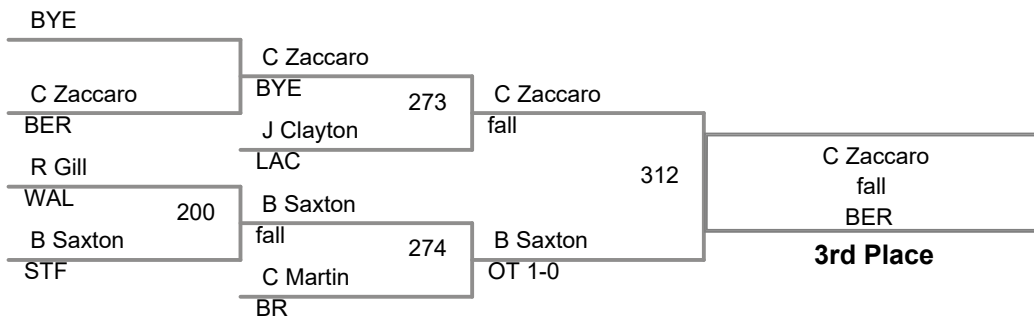

2018 Jersey Shore B Tournamer
B Division

HWT Lbs

2018 Jersey Shore B Tourname
B Division

52 Lbs

2018 Jersey Shore B Tourname
B Division

56 Lbs

2018 Jersey Shore B Tourname
B Division

60 Lbs

2018 Jersey Shore B Tourname
B Division

64 Lbs

2018 Jersey Shore B Tourname
B Division

68 Lbs

2018 Jersey Shore B Tourname
B Division

72 Lbs

2018 Jersey Shore B Tourname
B Division

76 Lbs