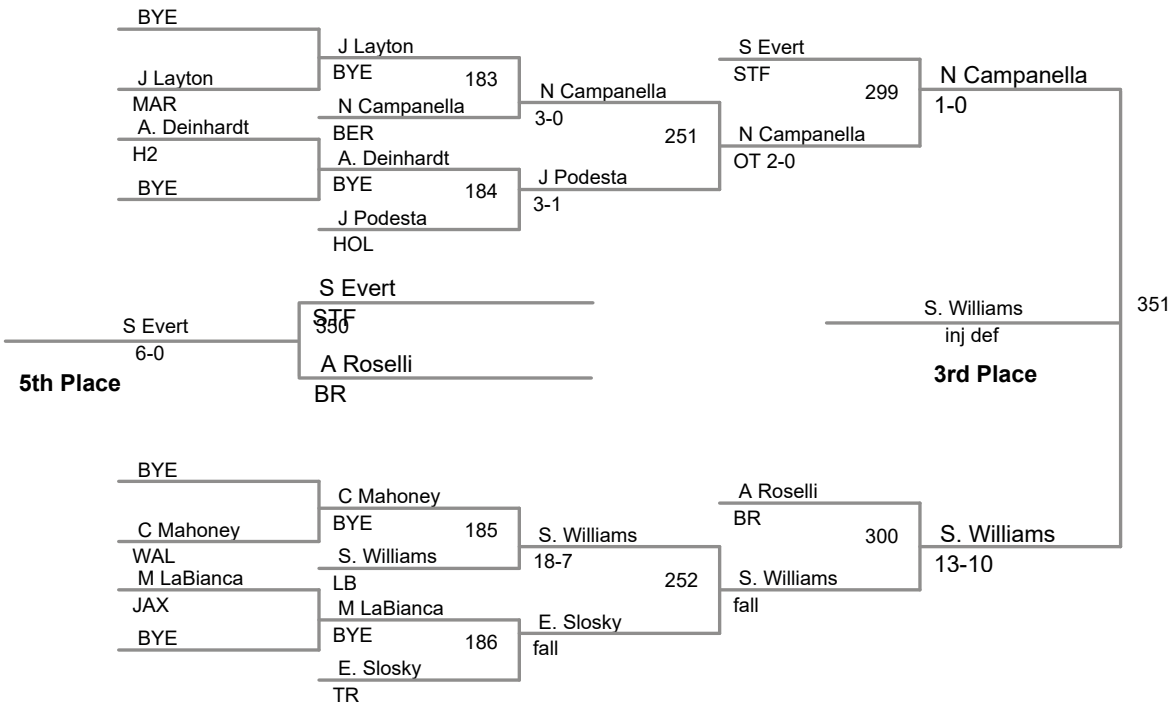

2018 Jersey Shore B Tournameer
B Division

80 Lbs

2018 Jersey Shore B Tourname
B Division

85 Lbs

2018 Jersey Shore B Tourname
B Division

90 Lbs

2018 Jersey Shore B Tournamer
B Division

95 Lbs

2018 Jersey Shore B Tourname
B Division

100 Lbs

2018 Jersey Shore B Tourname
B Division

107 Lbs

2018 Jersey Shore B Tournameer
B Division

114 Lbs

2018 Jersey Shore B Tourname
B Division

122 Lbs