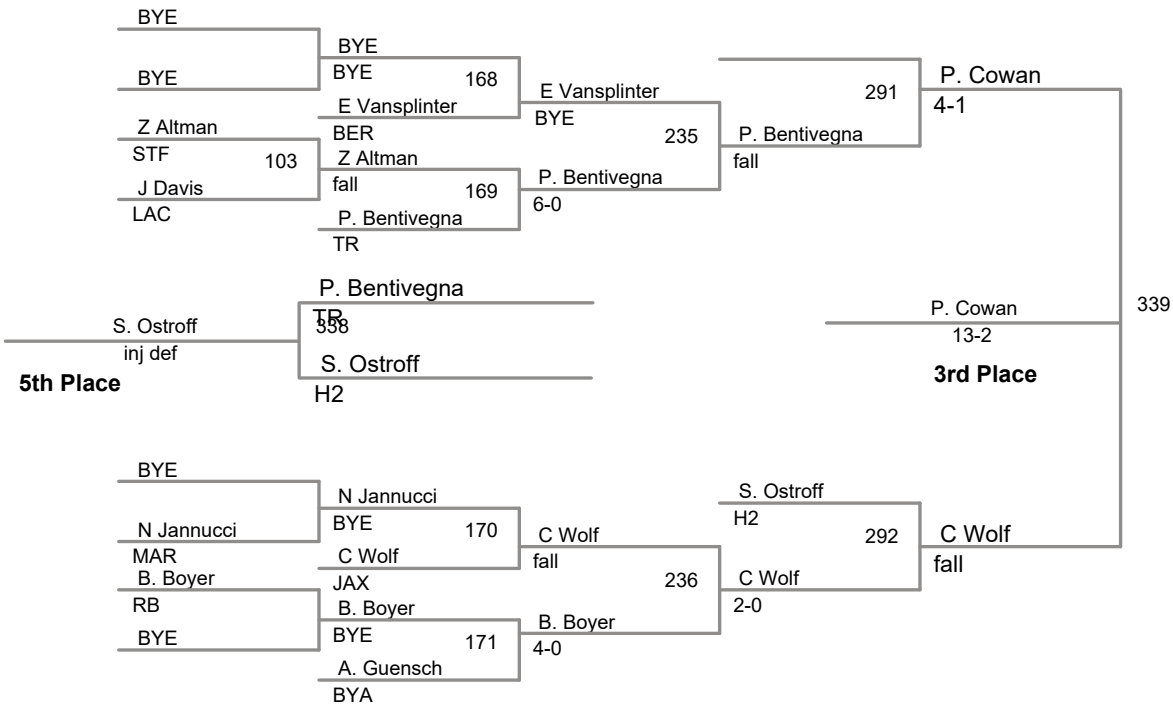

2018 Jersey Shore B Tourname
B Division

64 Lbs

2018 Jersey Shore B Tourname
B Division

68 Lbs

2018 Jersey Shore B Tourname
B Division

72 Lbs

2018 Jersey Shore B Tourname
B Division

76 Lbs

2018 Jersey Shore B Tournameer
B Division

80 Lbs

2018 Jersey Shore B Tourname
B Division

85 Lbs

2018 Jersey Shore B Tourname
B Division

90 Lbs

2018 Jersey Shore B Tournamer
B Division

95 Lbs