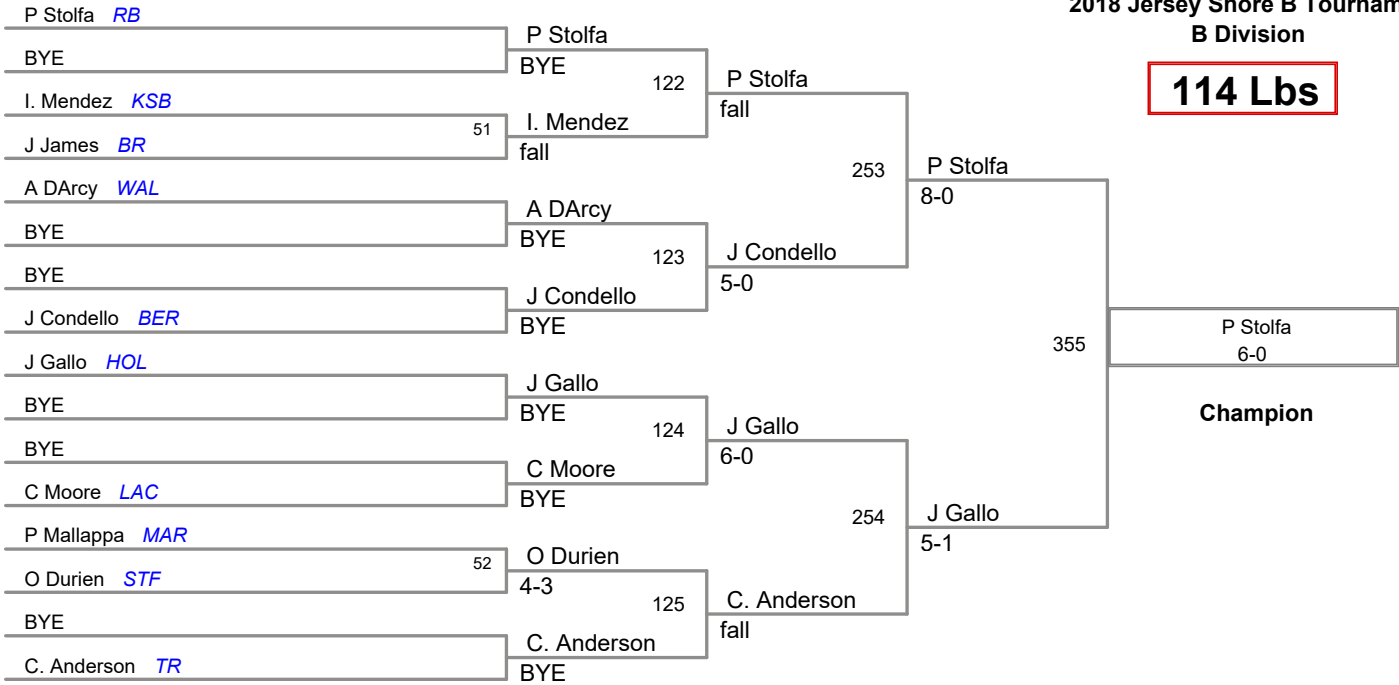

2018 Jersey Shore B Tourname
B Division

100 Lbs

2018 Jersey Shore B Tourname
B Division

107 Lbs

2018 Jersey Shore B Tournameer
B Division

114 Lbs

2018 Jersey Shore B Tourname
B Division

122 Lbs