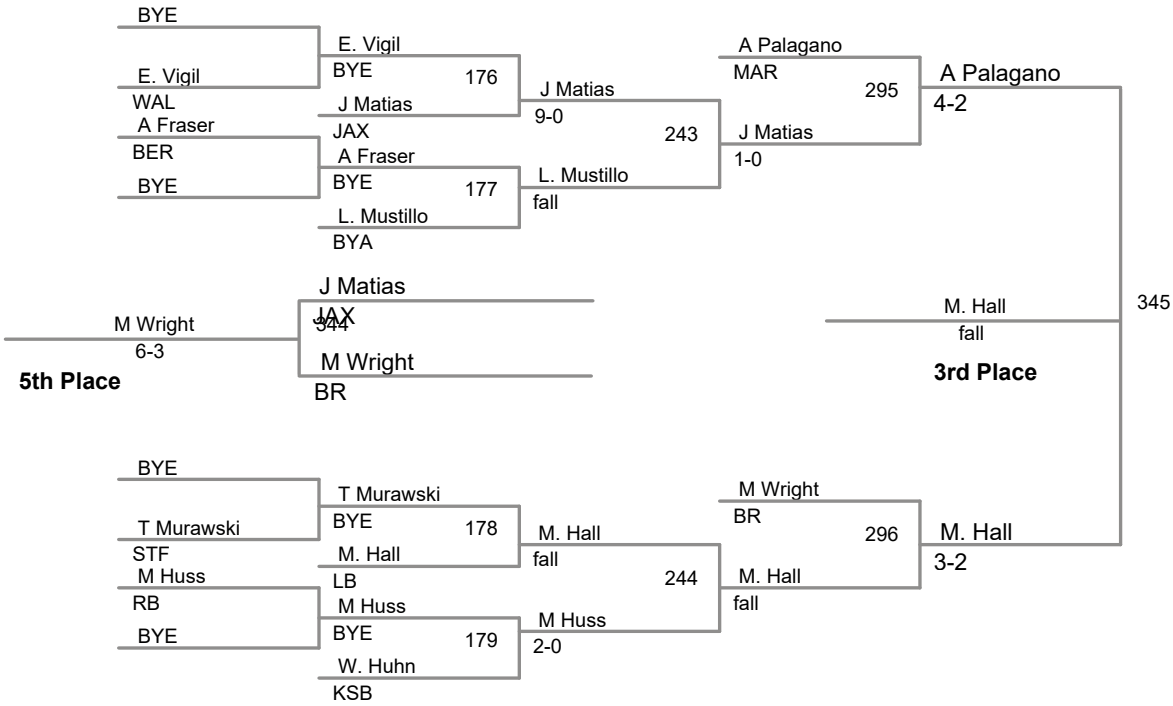

2018 Jersey Shore B Tournameer
B Division

80 Lbs

2018 Jersey Shore B Tourname
B Division

85 Lbs

2018 Jersey Shore B Tourname
B Division

90 Lbs

2018 Jersey Shore B Tournamer
B Division

95 Lbs

2018 Jersey Shore B Tourname
B Division

100 Lbs

2018 Jersey Shore B Tourname
B Division

107 Lbs

2018 Jersey Shore B Tournameer
B Division

114 Lbs

2018 Jersey Shore B Tourname
B Division

122 Lbs