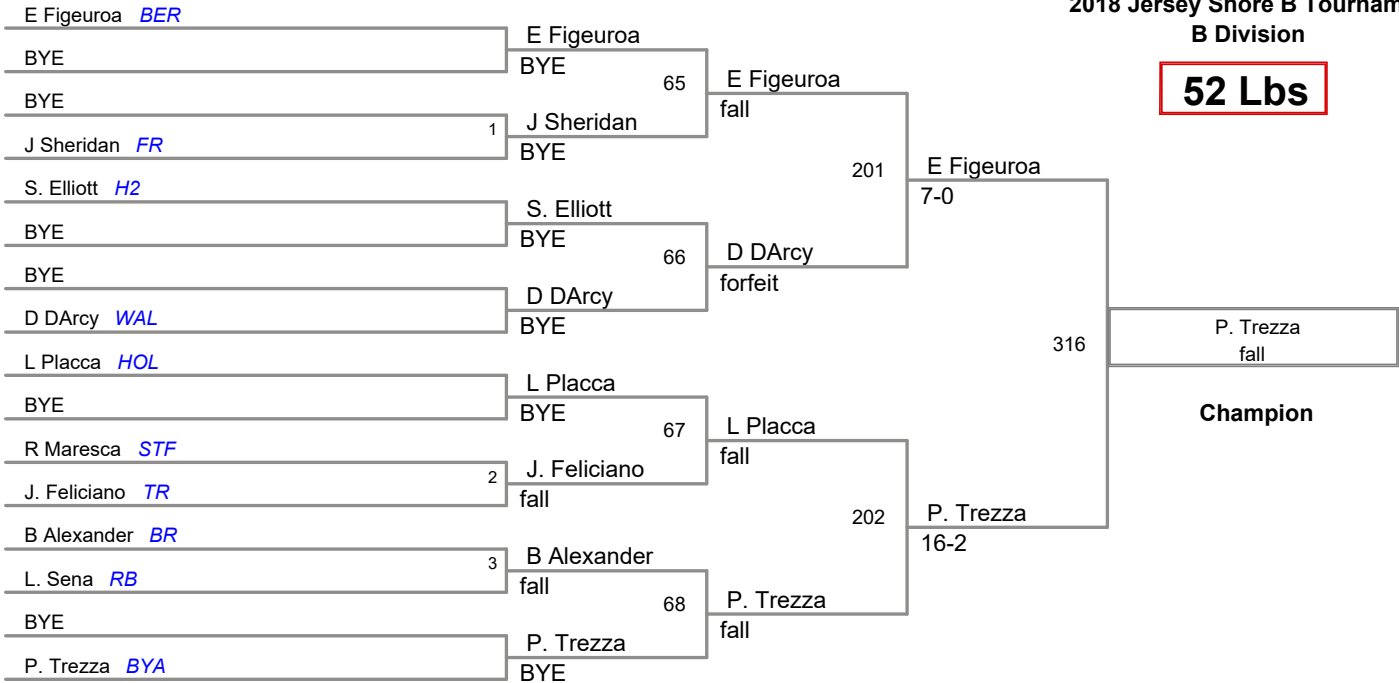

2018 Jersey Shore B Tournamer
B Division

HWT Lbs

2018 Jersey Shore B Tourname
B Division

52 Lbs

2018 Jersey Shore B Tourname
B Division

56 Lbs

2018 Jersey Shore B Tourname
B Division

60 Lbs

2018 Jersey Shore B Tourname
B Division

64 Lbs

2018 Jersey Shore B Tourname
B Division

68 Lbs

2018 Jersey Shore B Tourname
B Division

72 Lbs

2018 Jersey Shore B Tourname
B Division

76 Lbs