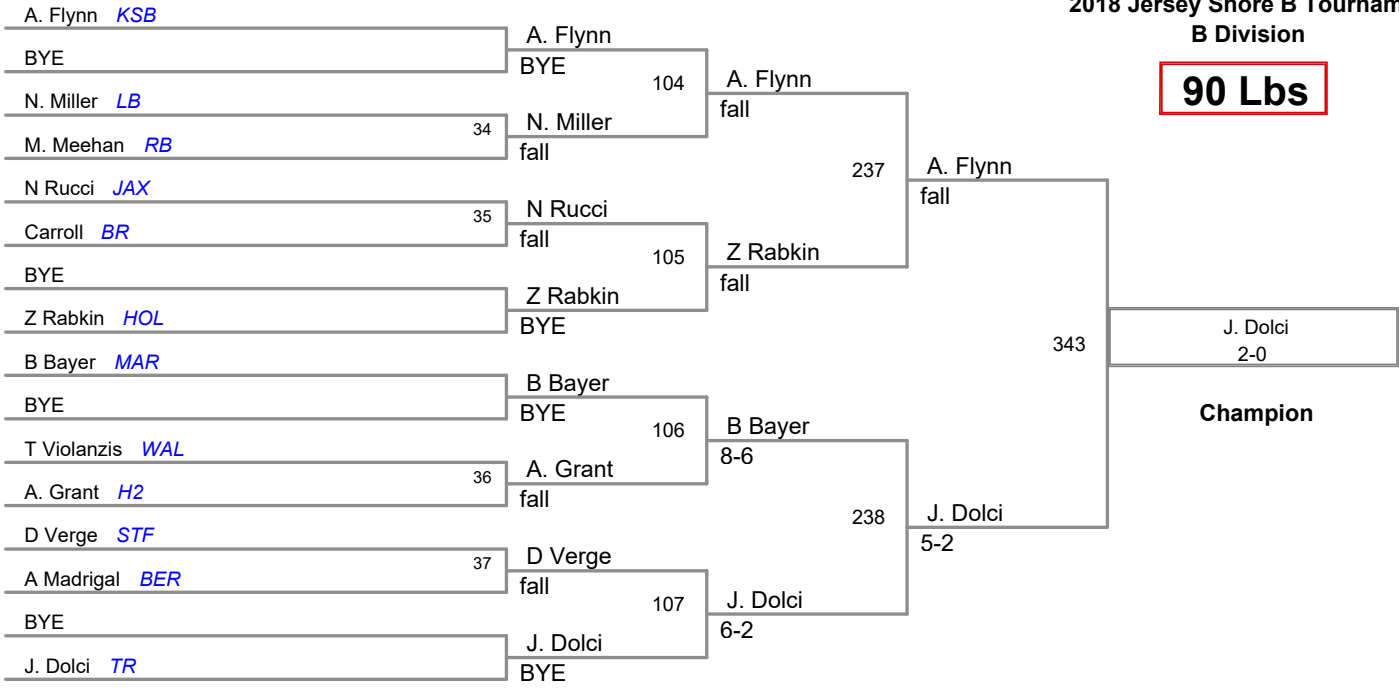

2018 Jersey Shore B Tournameer
B Division

80 Lbs

2018 Jersey Shore B Tourname
B Division

85 Lbs

2018 Jersey Shore B Tourname
B Division

90 Lbs

2018 Jersey Shore B Tournamer
B Division

95 Lbs