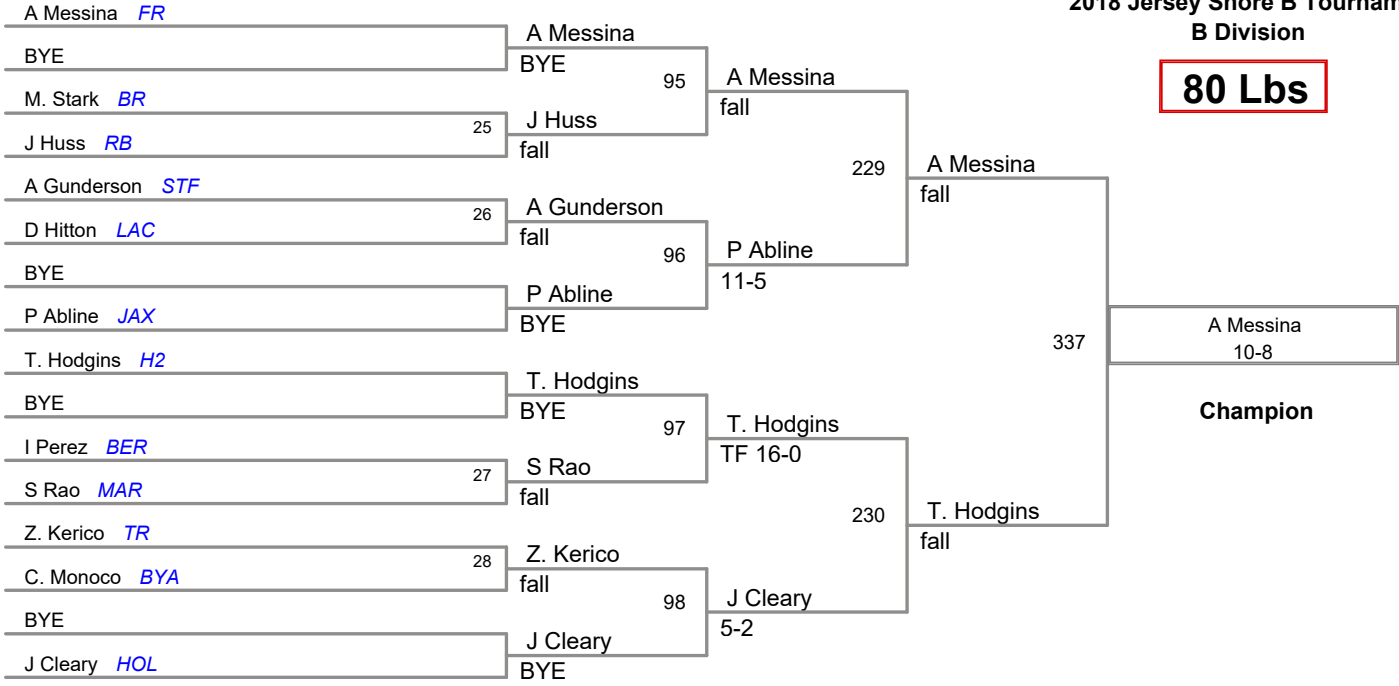

2018 Jersey Shore B Tournameer
B Division

80 Lbs