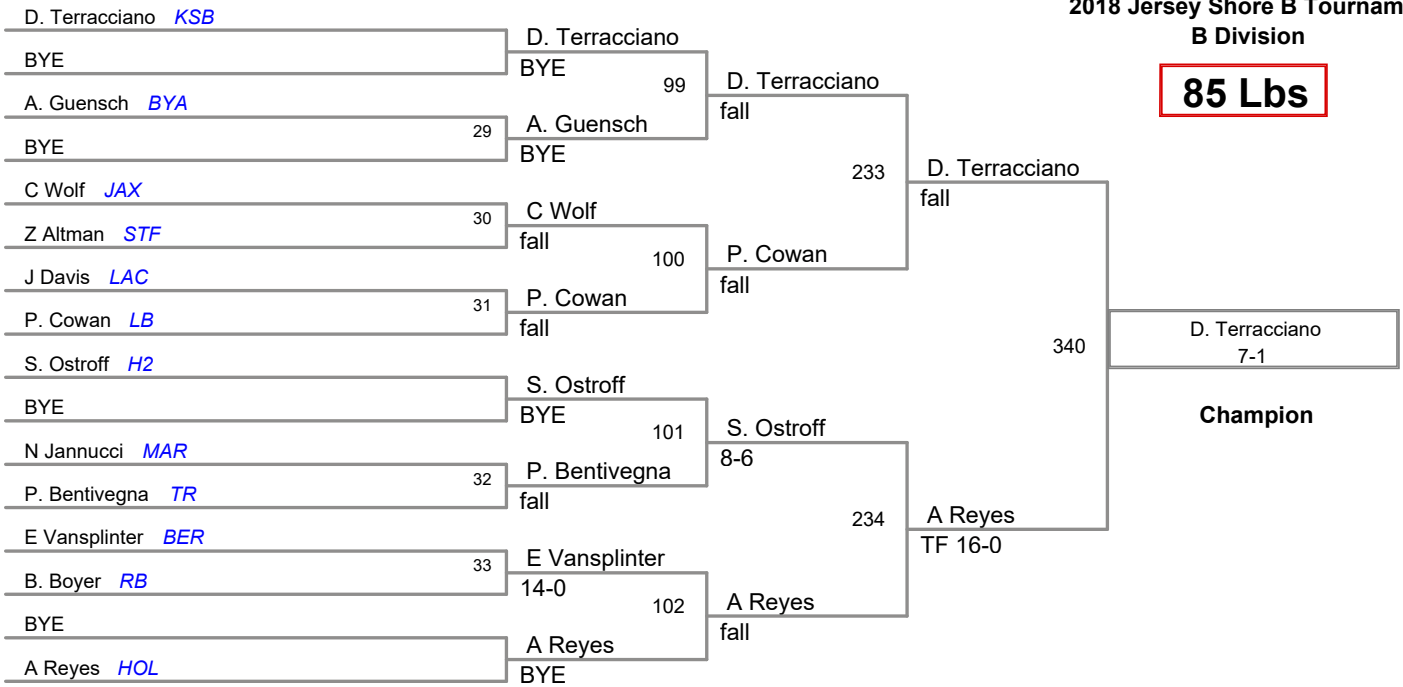

2018 Jersey Shore B Tourname
B Division

64 Lbs

2018 Jersey Shore B Tourname
B Division

68 Lbs

2018 Jersey Shore B Tourname
B Division

72 Lbs

2018 Jersey Shore B Tourname
B Division

76 Lbs

2018 Jersey Shore B Tournameer
B Division

80 Lbs

2018 Jersey Shore B Tourname
B Division

85 Lbs

2018 Jersey Shore B Tourname
B Division

90 Lbs

2018 Jersey Shore B Tournamer
B Division

95 Lbs