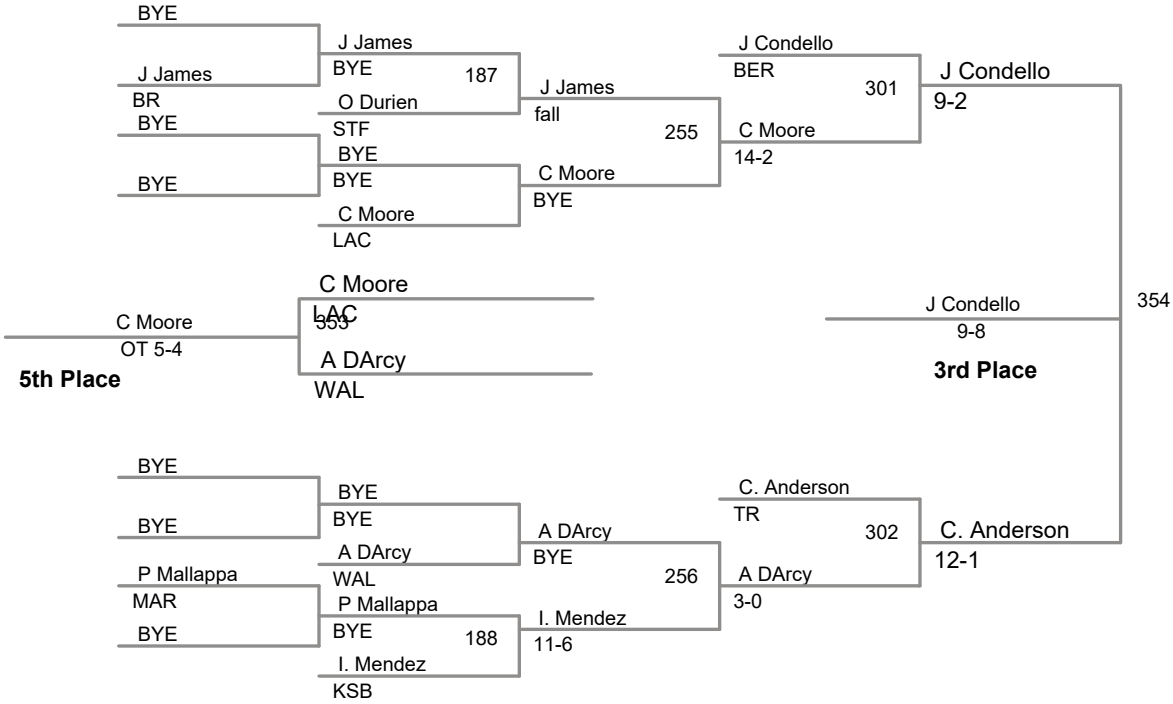

2018 Jersey Shore B Tourname
B Division

100 Lbs

2018 Jersey Shore B Tourname
B Division

107 Lbs

2018 Jersey Shore B Tournameer
B Division

114 Lbs

2018 Jersey Shore B Tourname
B Division

122 Lbs