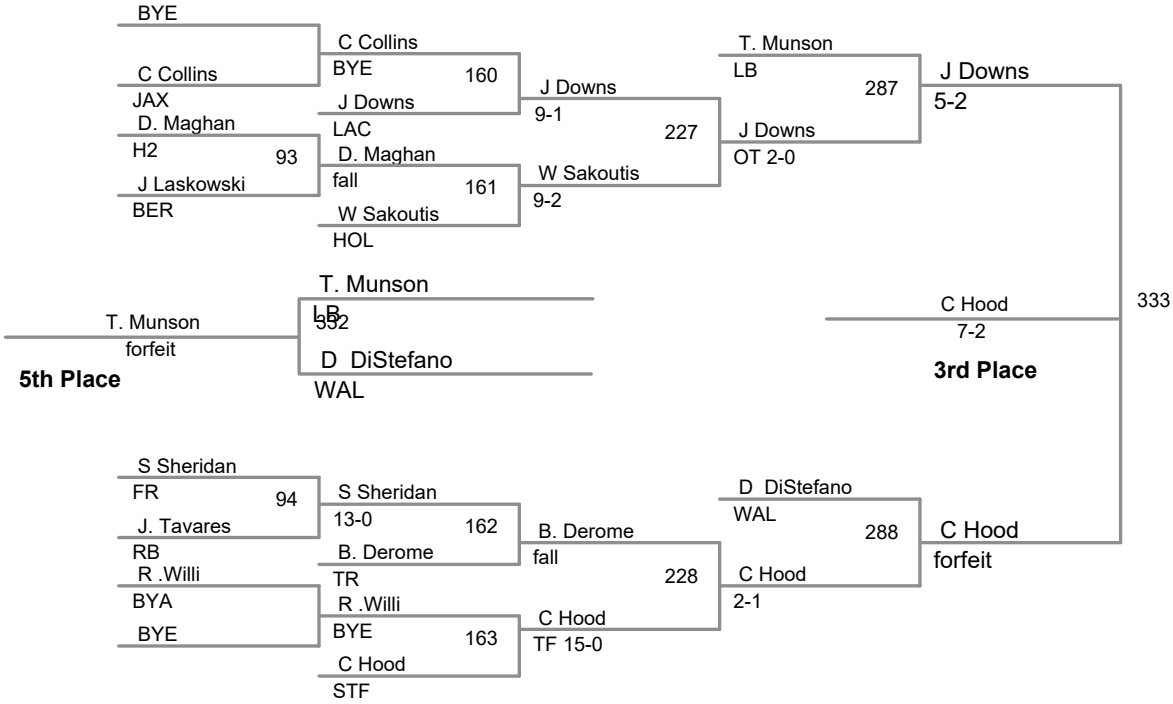

2018 Jersey Shore B Tournamer
B Division

HWT Lbs

2018 Jersey Shore B Tourname
B Division

52 Lbs

2018 Jersey Shore B Tourname
B Division

56 Lbs

2018 Jersey Shore B Tourname
B Division

60 Lbs

2018 Jersey Shore B Tourname
B Division

64 Lbs

2018 Jersey Shore B Tourname
B Division

68 Lbs

2018 Jersey Shore B Tourname
B Division

72 Lbs

2018 Jersey Shore B Tourname
B Division

76 Lbs

2018 Jersey Shore B Tournameer
B Division

80 Lbs

2018 Jersey Shore B Tourname
B Division

85 Lbs

2018 Jersey Shore B Tourname
B Division

90 Lbs

2018 Jersey Shore B Tournamer
B Division

95 Lbs