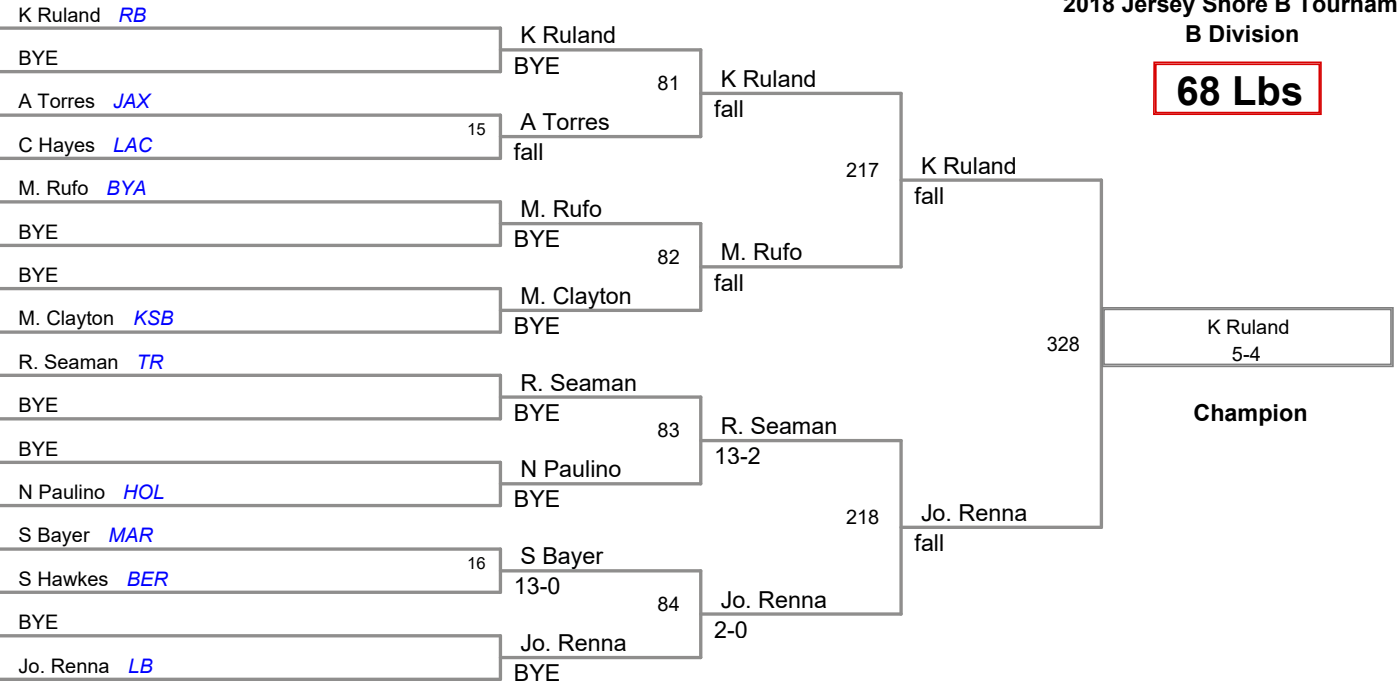

2018 Jersey Shore B Tournamer
B Division

HWT Lbs

2018 Jersey Shore B Tourname
B Division

52 Lbs

2018 Jersey Shore B Tourname
B Division

56 Lbs

2018 Jersey Shore B Tourname
B Division

60 Lbs

2018 Jersey Shore B Tourname
B Division

64 Lbs

2018 Jersey Shore B Tourname
B Division

68 Lbs

2018 Jersey Shore B Tourname
B Division

72 Lbs

2018 Jersey Shore B Tourname
B Division

76 Lbs