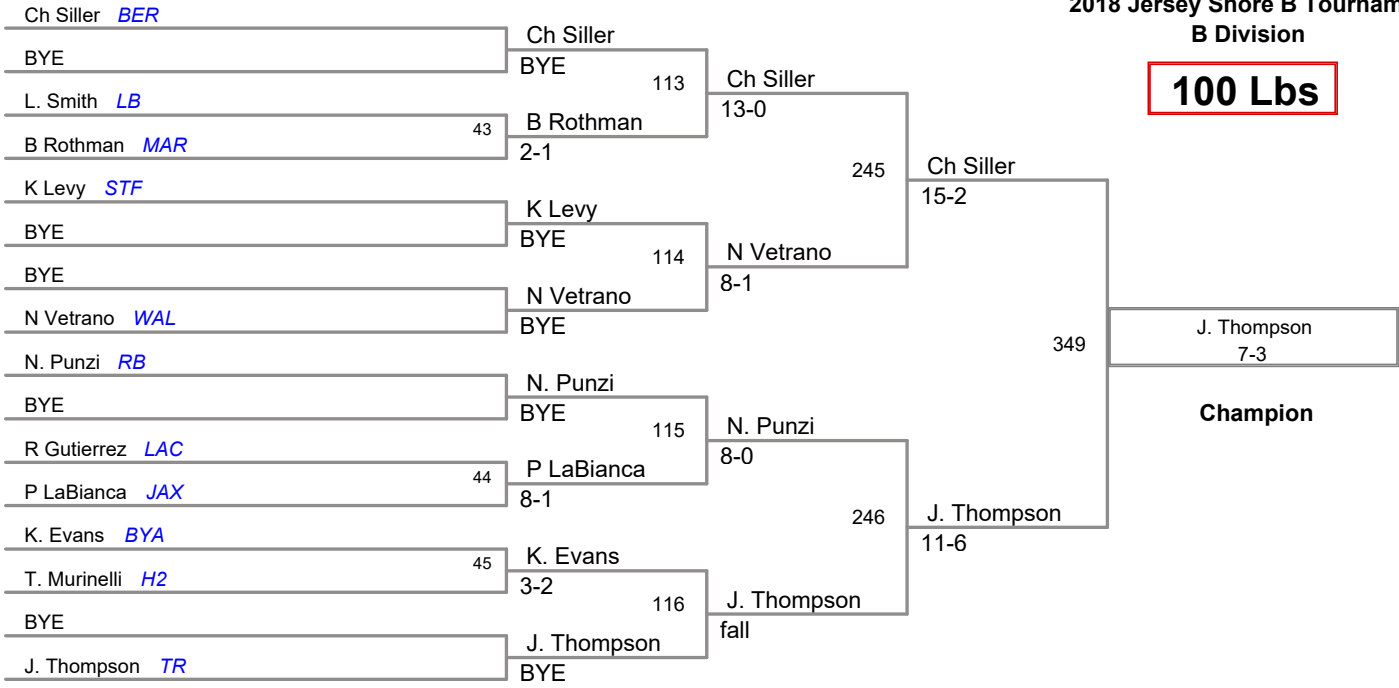

2018 Jersey Shore B Tourname
B Division

100 Lbs