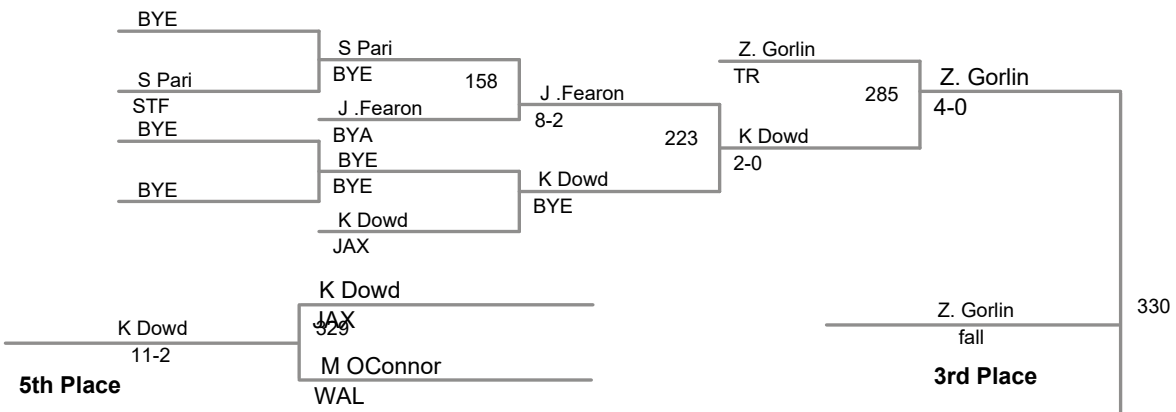

2018 Jersey Shore B Tourname
B Division

64 Lbs

2018 Jersey Shore B Tourname
B Division

68 Lbs

2018 Jersey Shore B Tourname
B Division

72 Lbs

2018 Jersey Shore B Tourname
B Division

76 Lbs