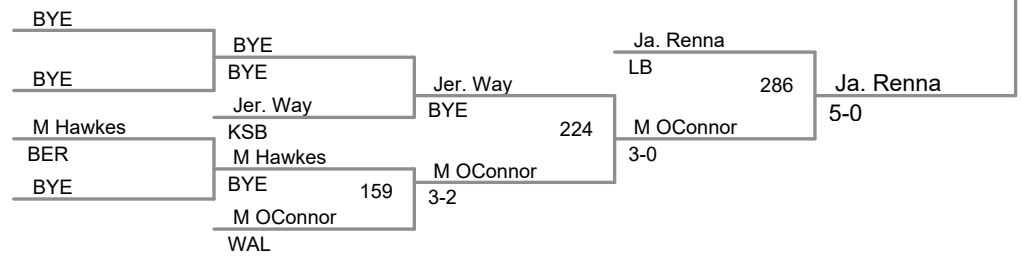

2018 Jersey Shore B Tournamer
B Division

HWT Lbs

2018 Jersey Shore B Tourname
B Division

52 Lbs

2018 Jersey Shore B Tourname
B Division

56 Lbs

2018 Jersey Shore B Tourname
B Division

60 Lbs

2018 Jersey Shore B Tourname
B Division

64 Lbs

2018 Jersey Shore B Tourname
B Division

68 Lbs

2018 Jersey Shore B Tourname
B Division

72 Lbs

2018 Jersey Shore B Tourname
B Division

76 Lbs

2018 Jersey Shore B Tournameer
B Division

80 Lbs

2018 Jersey Shore B Tourname
B Division

85 Lbs

2018 Jersey Shore B Tourname
B Division

90 Lbs

2018 Jersey Shore B Tournamer
B Division

95 Lbs