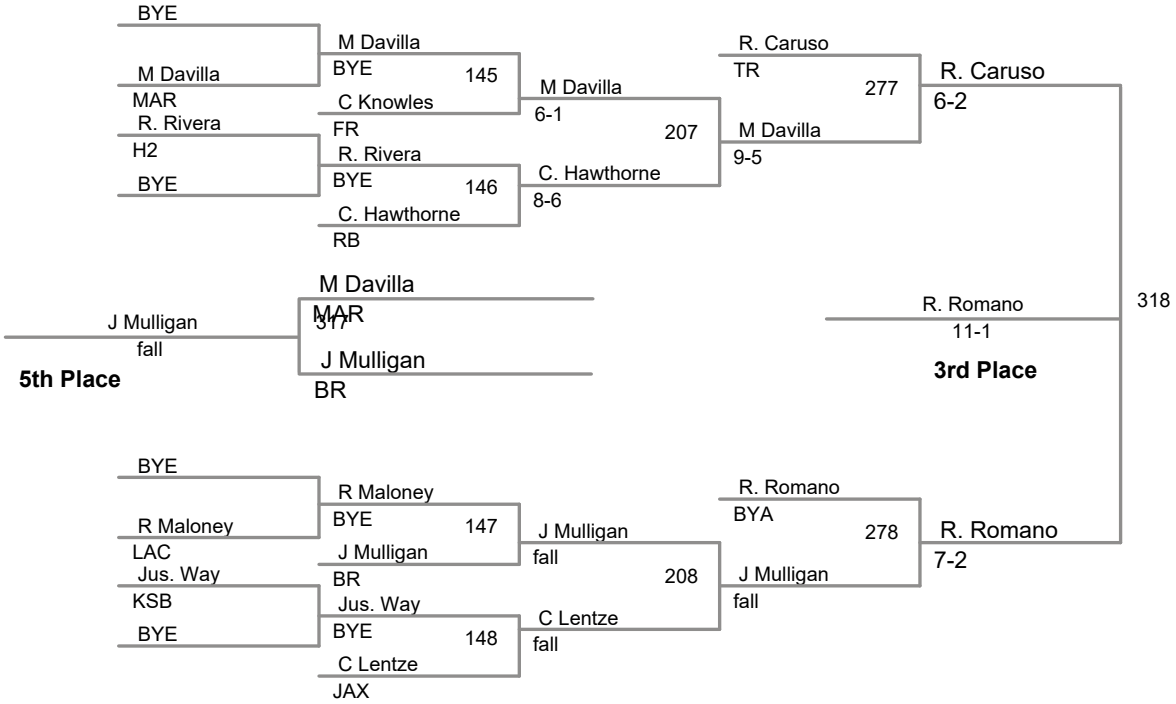

2018 Jersey Shore B Tournamer
B Division

HWT Lbs

2018 Jersey Shore B Tourname
B Division

52 Lbs

2018 Jersey Shore B Tourname
B Division

56 Lbs

2018 Jersey Shore B Tourname
B Division

60 Lbs

2018 Jersey Shore B Tourname
B Division

64 Lbs

2018 Jersey Shore B Tourname
B Division

68 Lbs

2018 Jersey Shore B Tourname
B Division

72 Lbs

2018 Jersey Shore B Tourname
B Division

76 Lbs