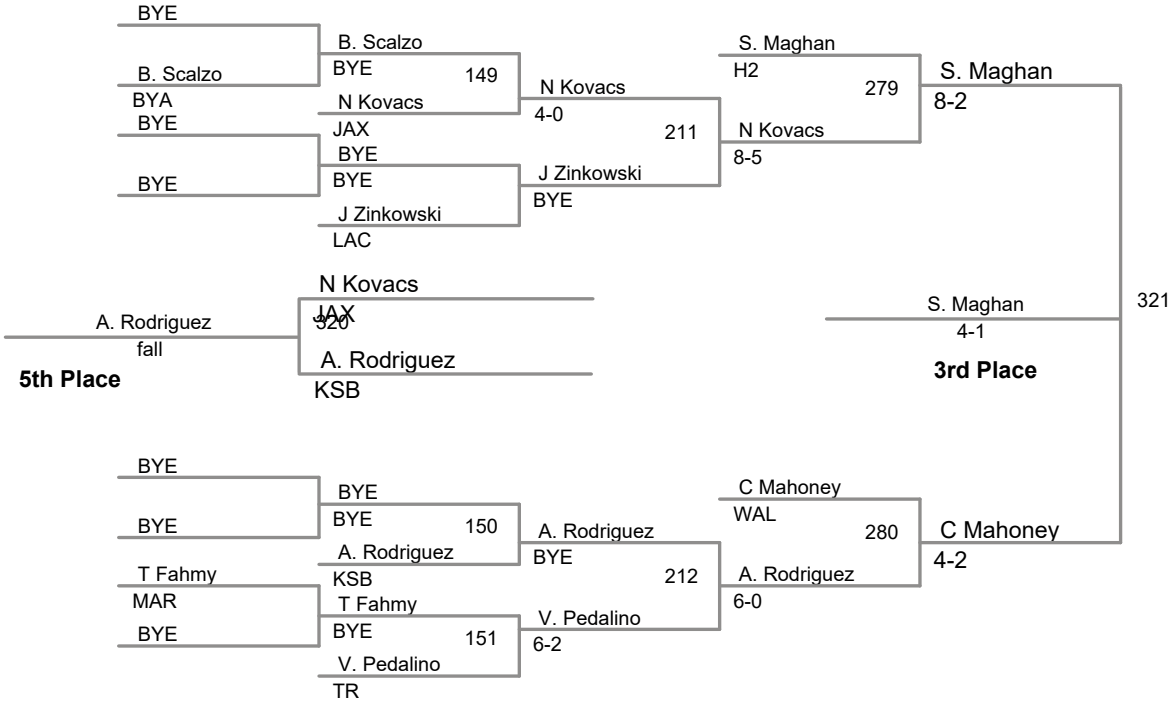

2018 Jersey Shore B Tournamer
B Division

HWT Lbs

2018 Jersey Shore B Tourname
B Division

52 Lbs

2018 Jersey Shore B Tourname
B Division

56 Lbs

2018 Jersey Shore B Tourname
B Division

60 Lbs

2018 Jersey Shore B Tourname
B Division

64 Lbs

2018 Jersey Shore B Tourname
B Division

68 Lbs

2018 Jersey Shore B Tourname
B Division

72 Lbs

2018 Jersey Shore B Tourname
B Division

76 Lbs

2018 Jersey Shore B Tournameer
B Division

80 Lbs

2018 Jersey Shore B Tourname
B Division

85 Lbs

2018 Jersey Shore B Tourname
B Division

90 Lbs

2018 Jersey Shore B Tournamer
B Division

95 Lbs